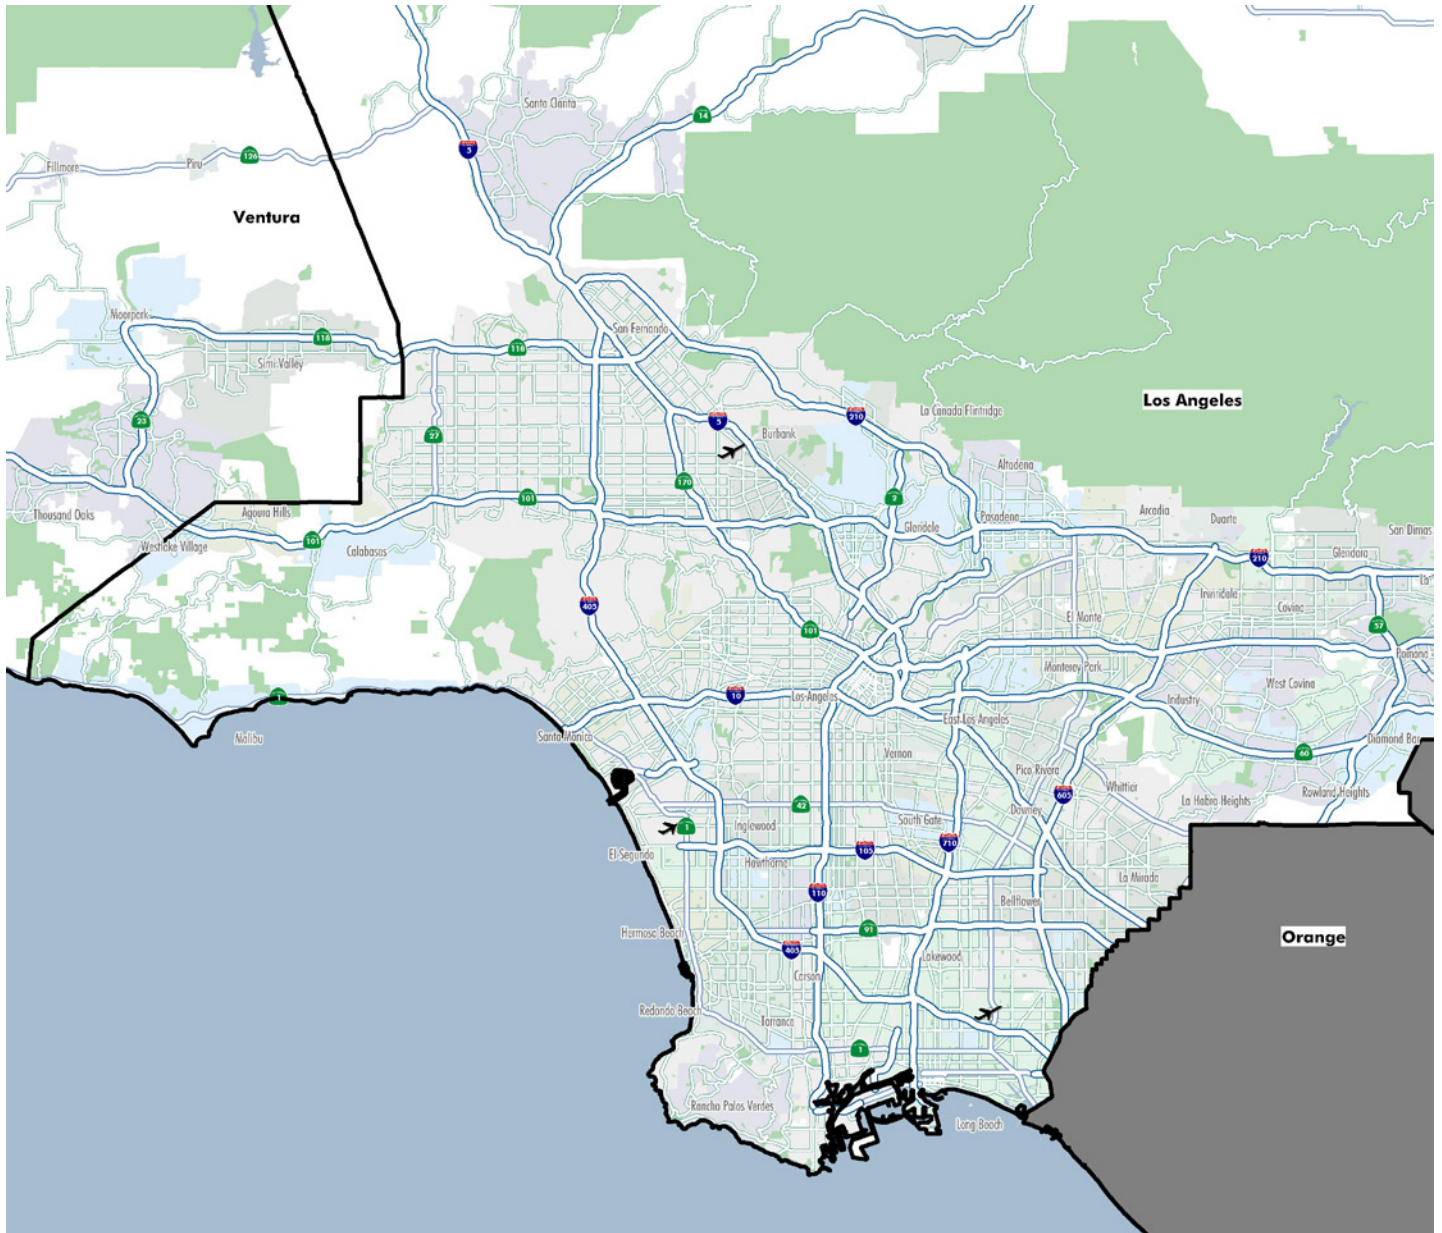

GREATER LOS ANGELES & VENTURA COUNTY