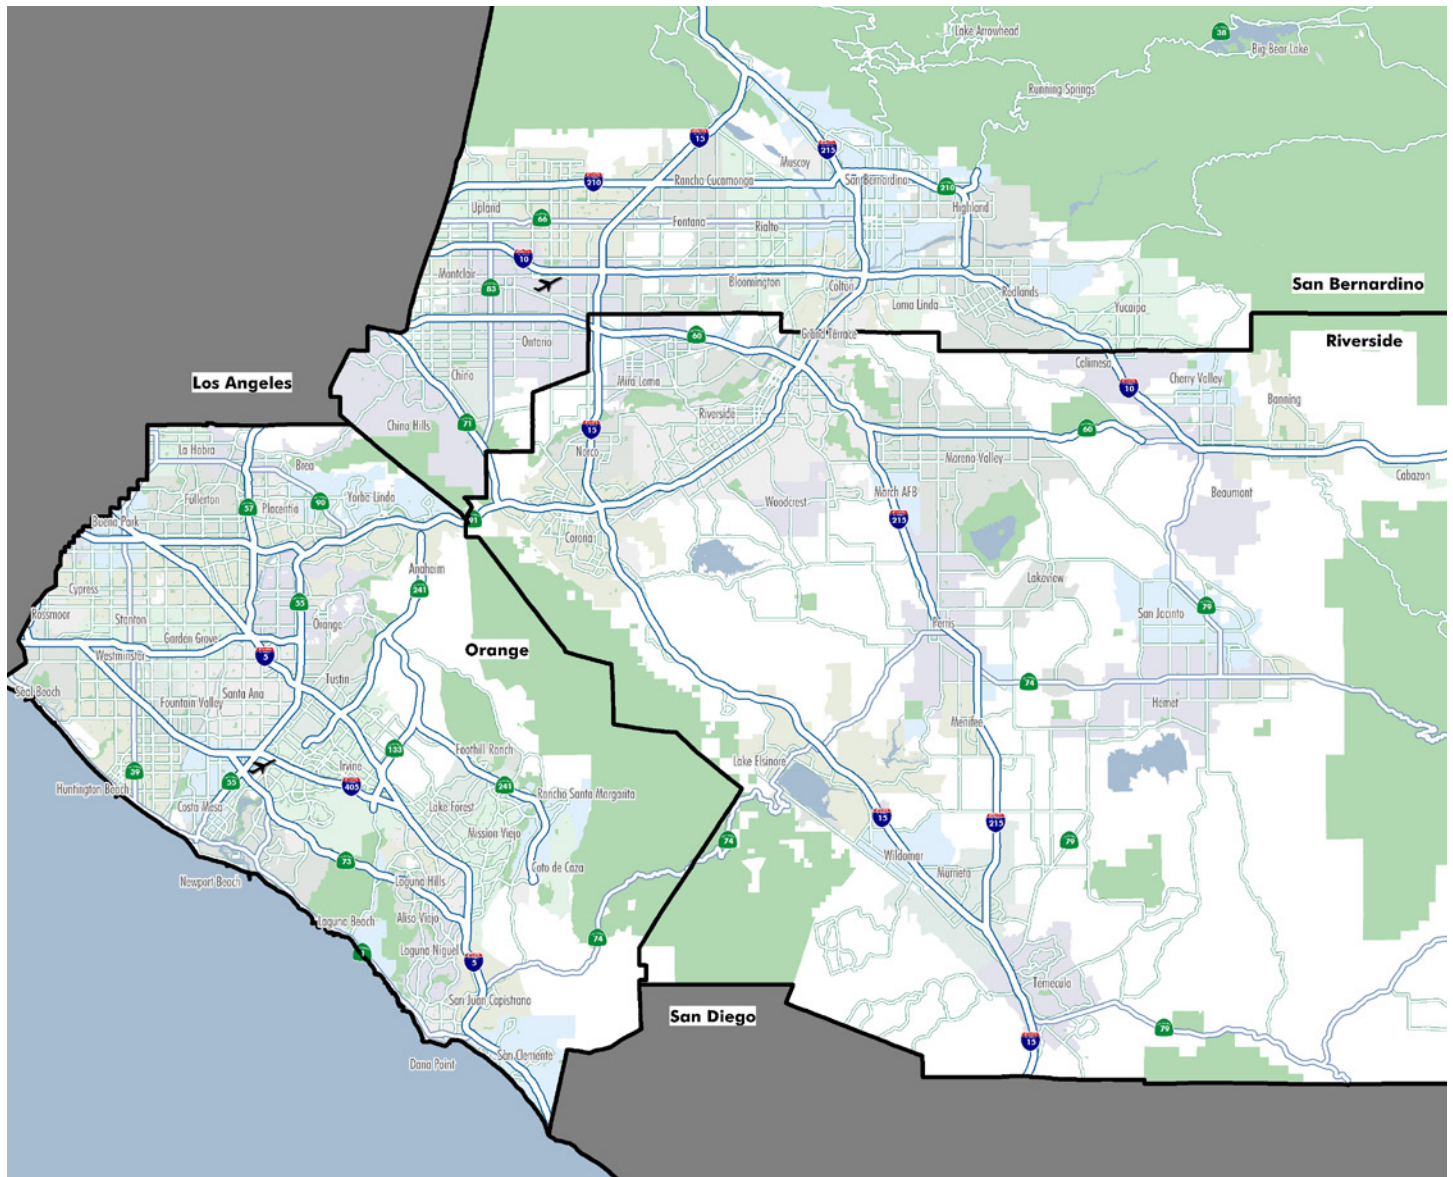

TENANT REPRESENTATION

	Tesla Motors	10,000	15,000	Auto Dealer	Scott Riddles/Derek Fitch	X8643/X8593	Southern California
	Total Wine & More	20,000	25,000	Liquor/Wine & Smoke	Scott Riddles	X8643	OC, IE, SD, Central Valley
	Total Woman Gym & Day Spa	10,000	15,000	Fitness Center	Molly Bonwell	X8570/X8639	Orange County
	Verizon	1,000	2,000	Telephone Store	Molly Bonwell	X8570	Los Angeles and Orange Counties
	Wells Fargo	4,500	5,000	Banks	Jim Duke	X8613	Orange County
	Wendy's	2,500	3,000	Fast Food	Tim McMahon/Justin McMahon	X8662/X8659	Orange County
	Western Dental	1,000	7,000	Health Services	Andy Buie/Carlos Diaz	X8579/X8612	Orange County