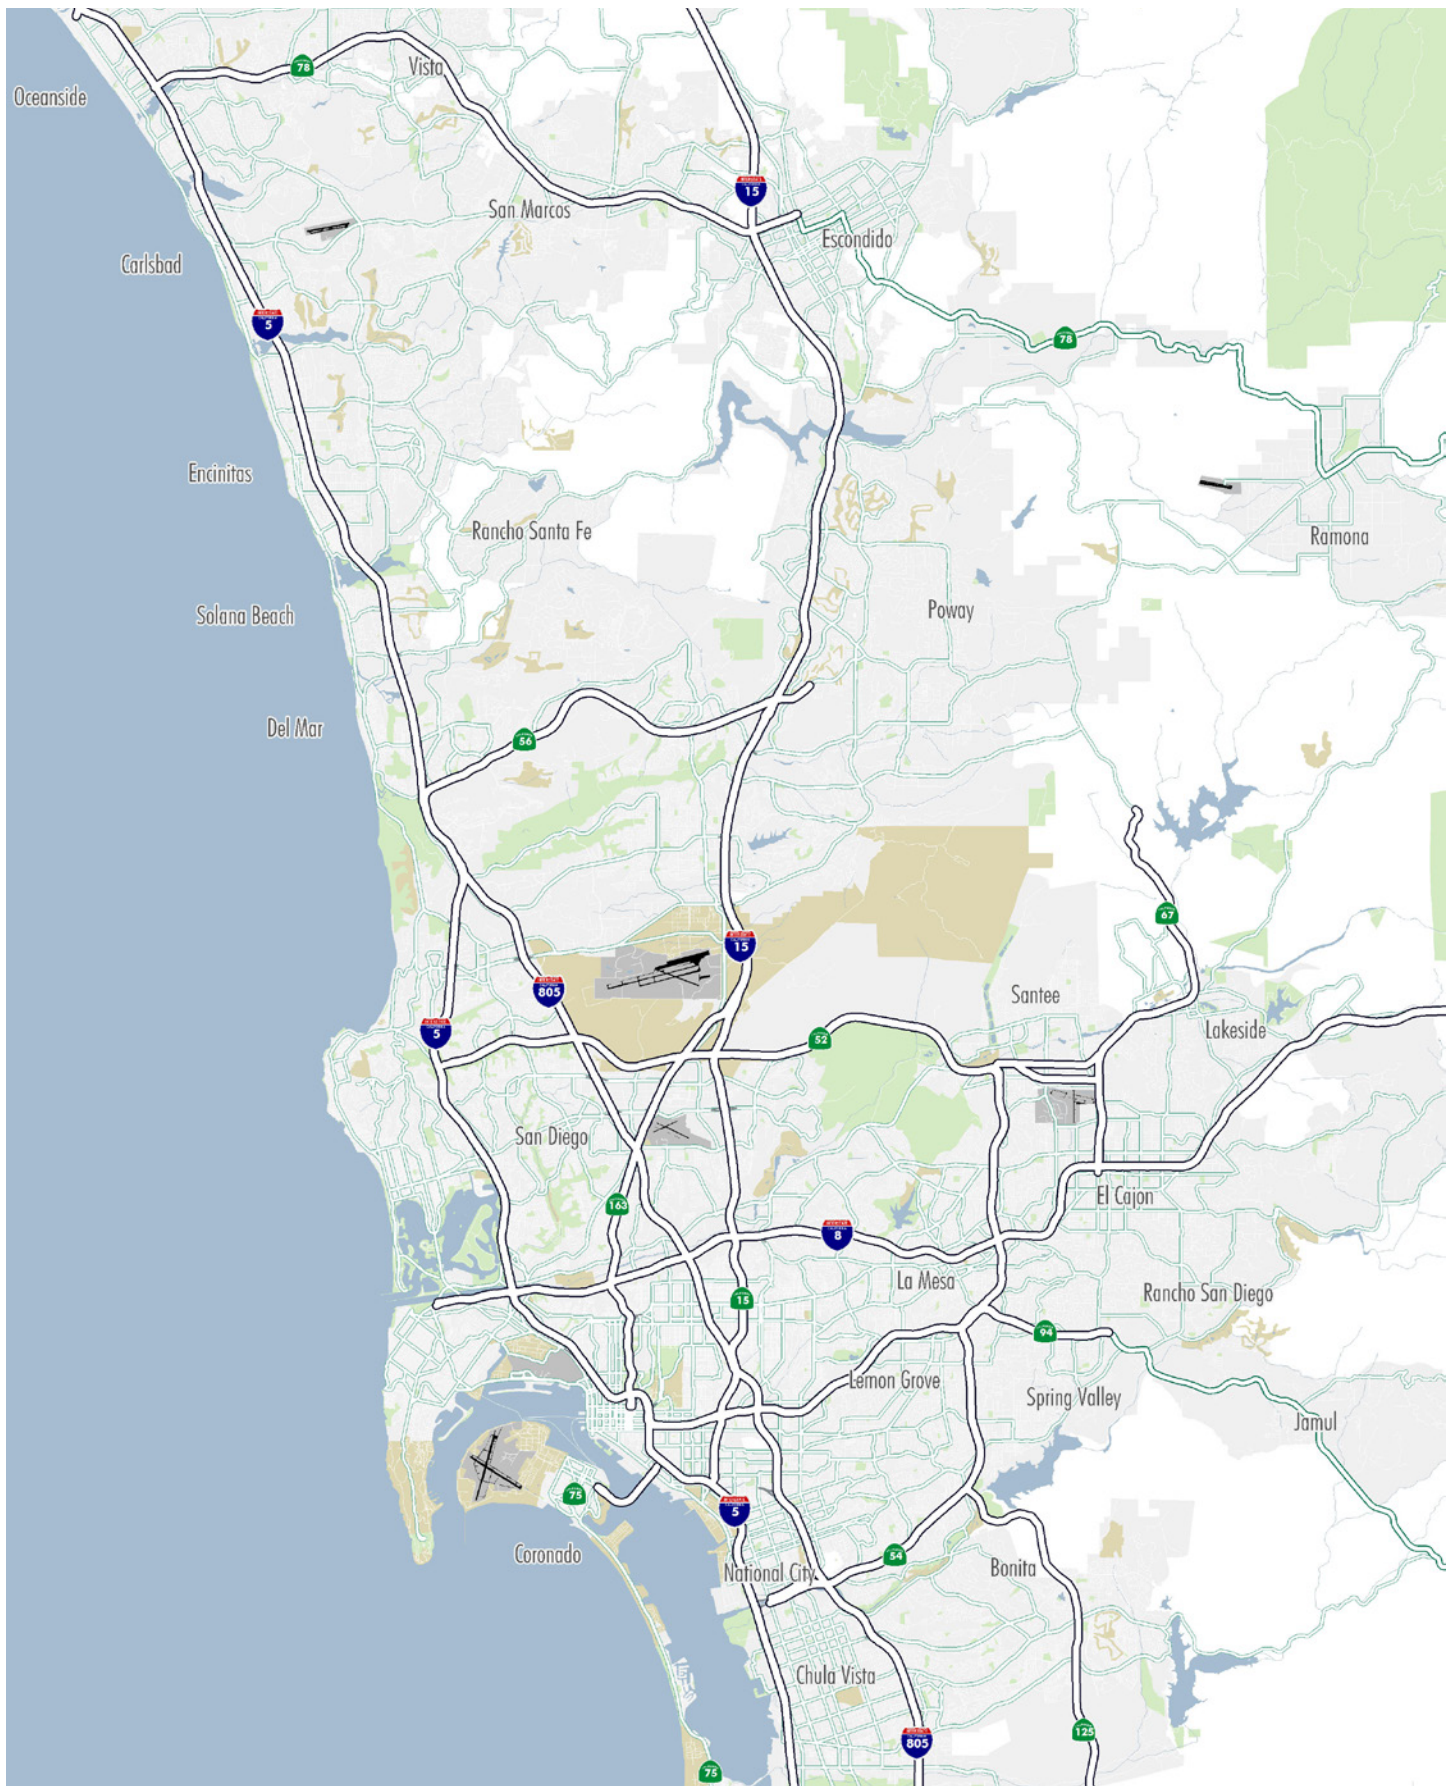

TENANT REPRESENTATION