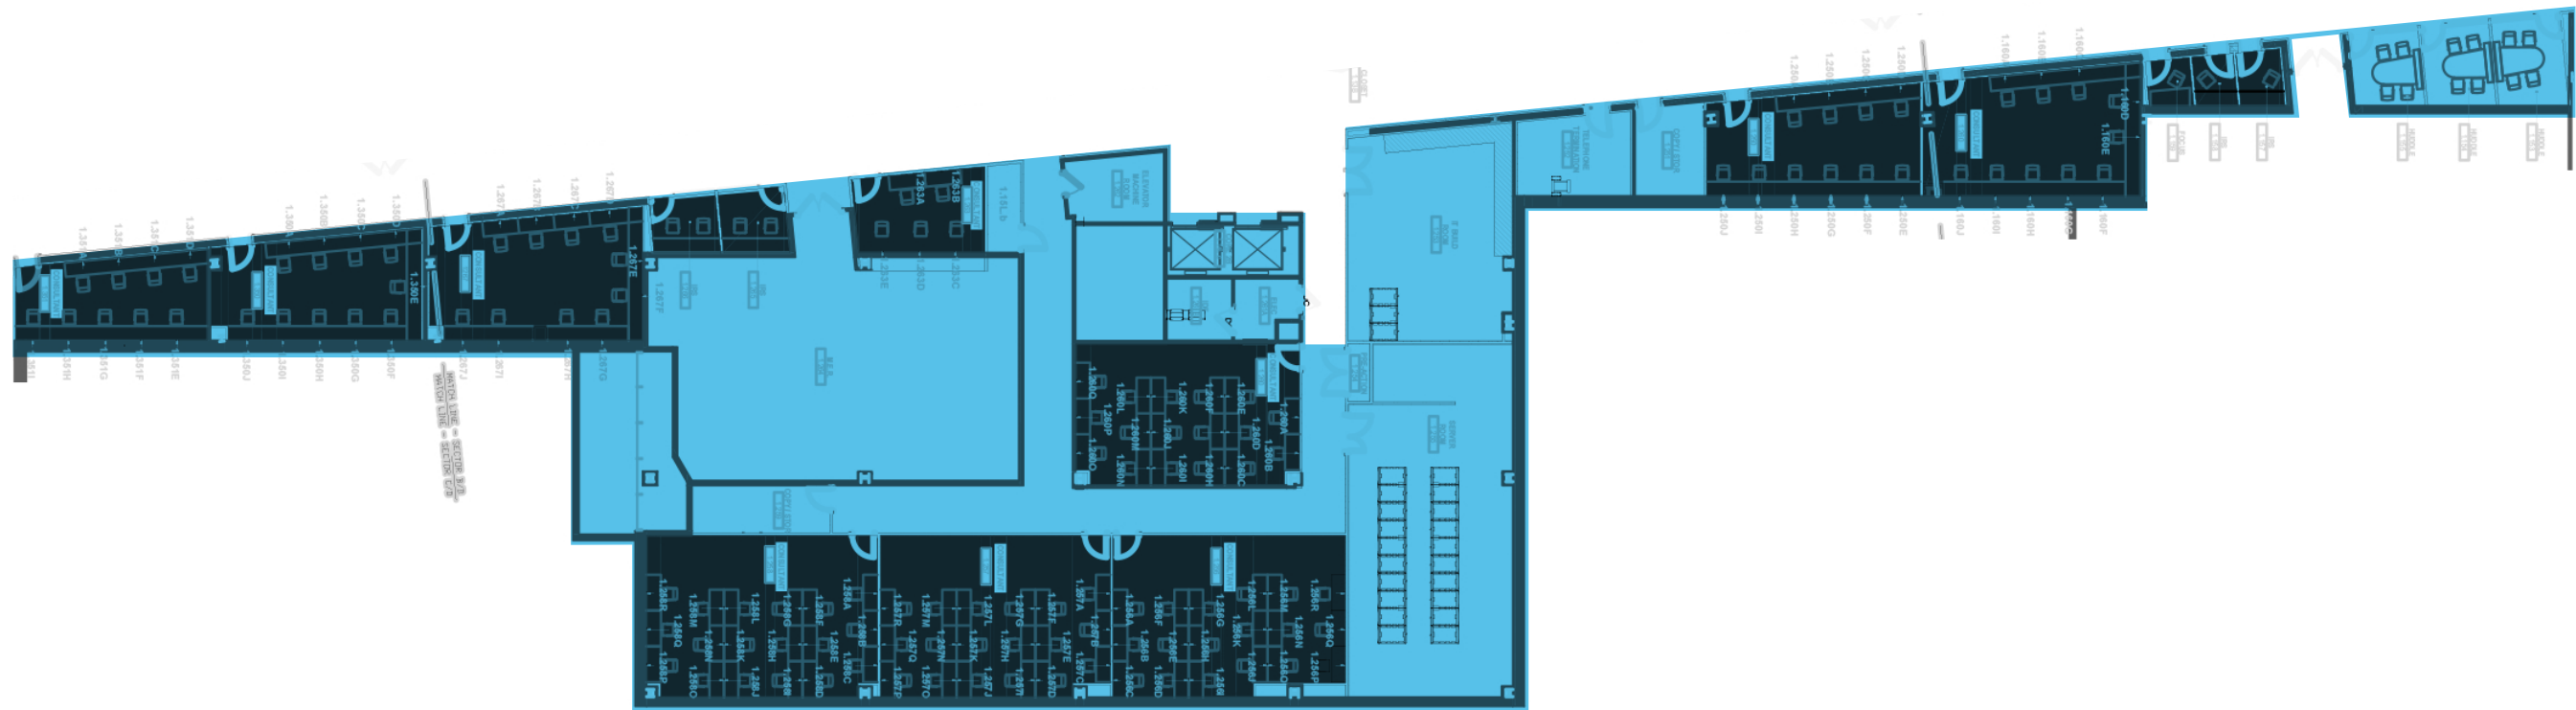

FIRST FLOOR: NEIGHBORHOOD B

10,749 RSF / 129 SEATS

JEFF BABIKIAN

Vice Chairman
+1 201 712 5660
jeffrey.babikian@cbre.com

JON WILLIAMS

Senior Vice President
+1 973 437 2028
jon.williams@cbre.com

5GIRALDA

CBRE