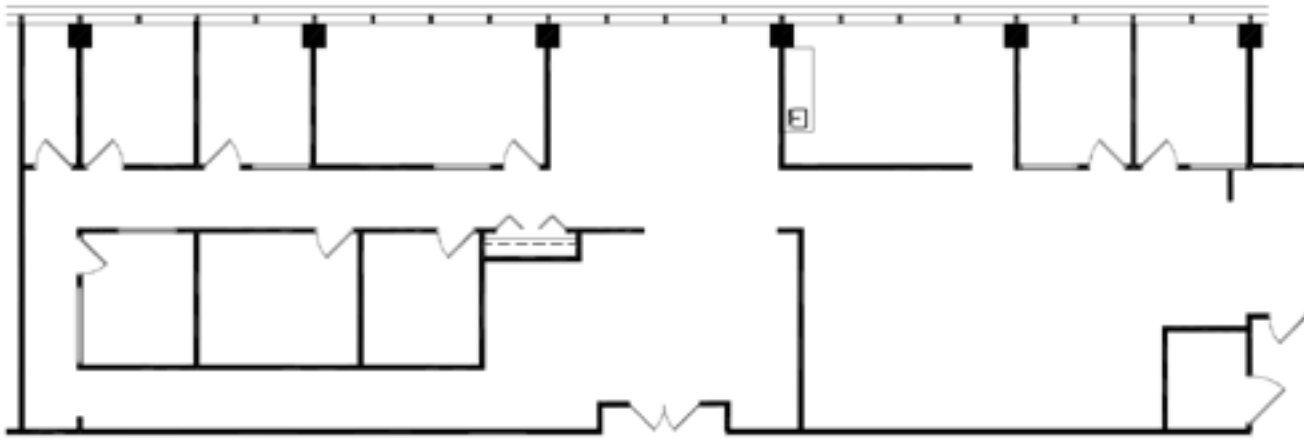

10275 West Higgins Road, Rosemont, IL

SUITE 700 - 4,494 SF

Click for Virtual Tours
and More Information

[OIC Website](#)

LEASING CONTACTS

JOHN NORRIS

Senior Managing Director
773.957.1412
john.norris@nmrk.com