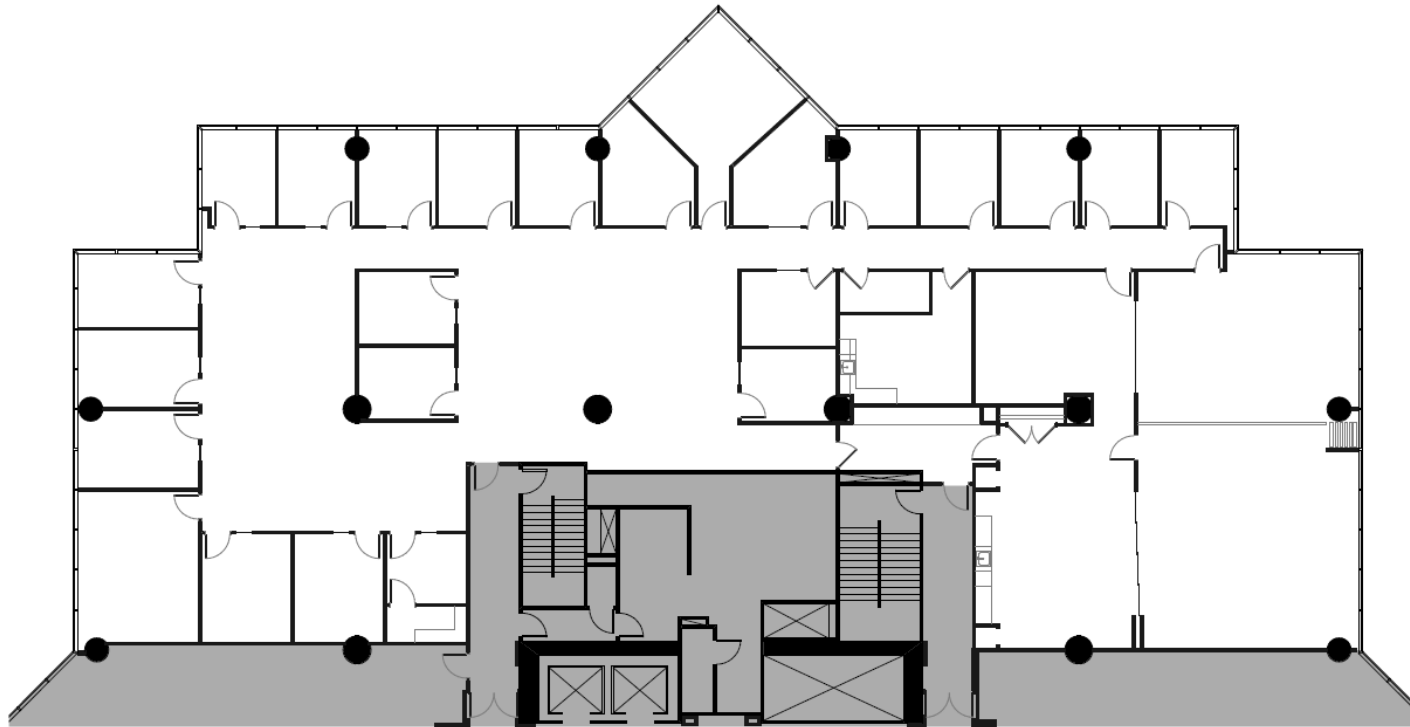

6 Concourse Pky
Atlanta, GA 30328

The Queen
BLT LiveWorkPlay

Suite 1625 – 10,342 RSF

Brad Kirschner
t 404-509-5030
brad.kirschner@nrmk.com

Stewart Thrash
t 404-926-1074
stewart.thrash@nrmk.com

Craig Kalinowski
t 404-806-2513
craig.kalinowski@nrmk.com

NEWMARK