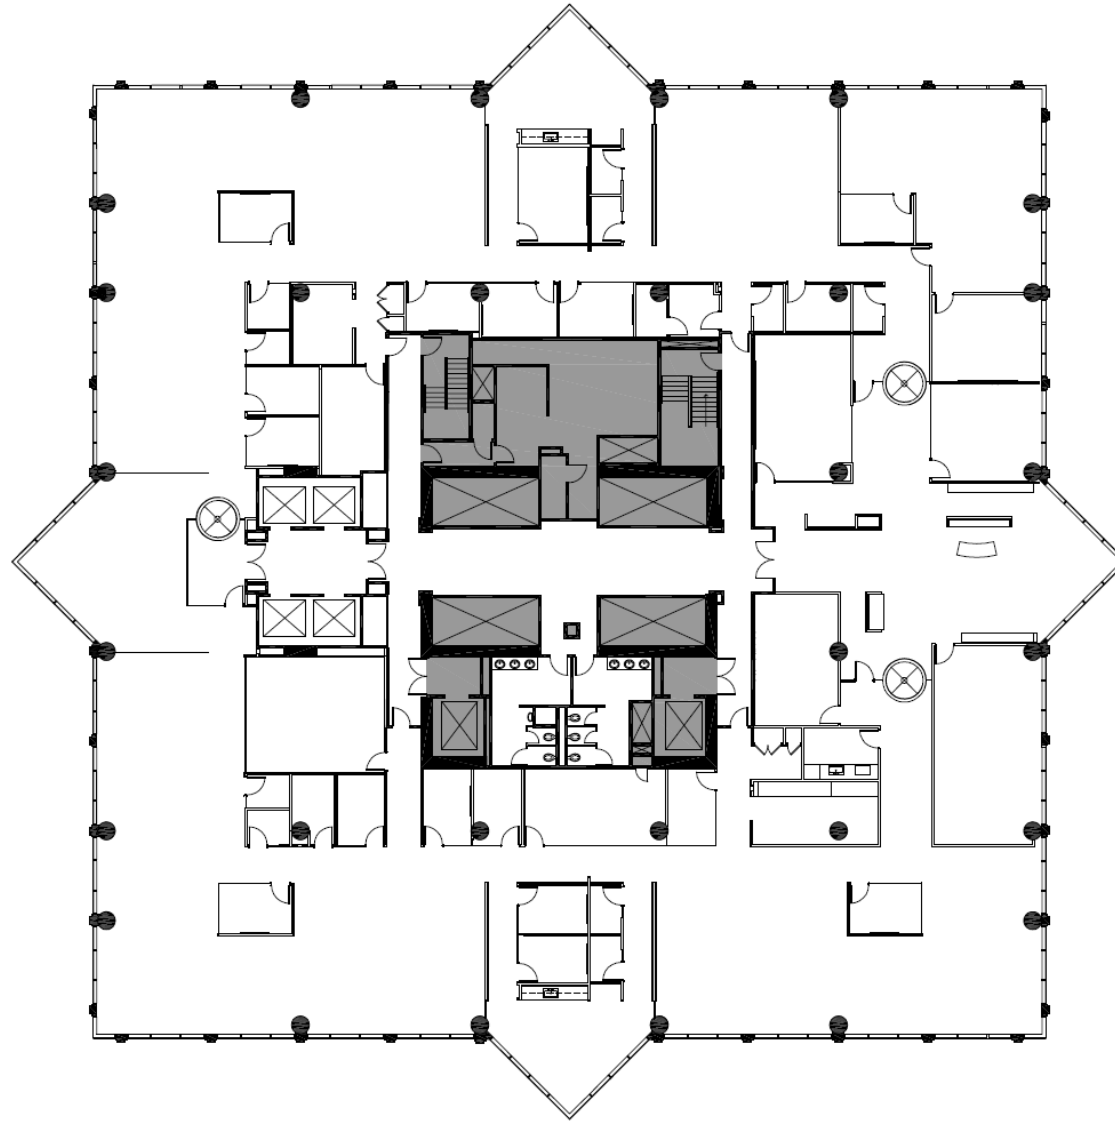

6 Concourse Pky
Atlanta, GA 30328

The King
BLT LiveWorkPlay

Suite 400 – 25,841 RSF

Brad Kirschner
t 404-509-5030
brad.kirschner@nrmk.com

Stewart Thrash
t 404-926-1074
stewart.thrash@nrmk.com

Craig Kalinowski
t 404-806-2513
craig.kalinowski@nrmk.com

NEWMARK