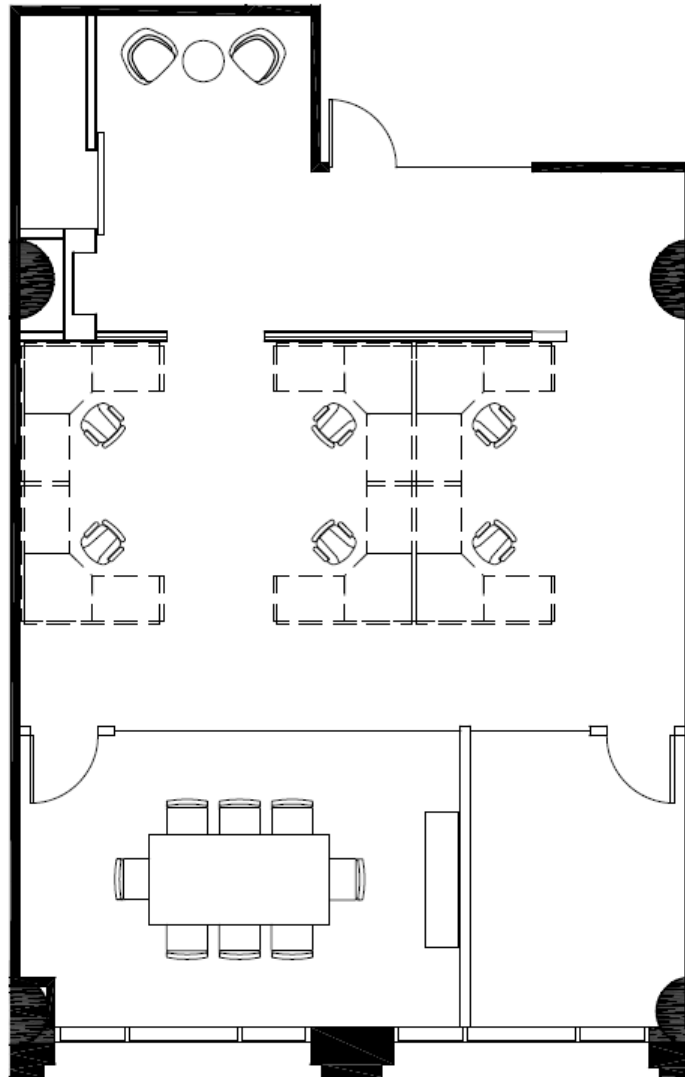

6 Concourse Pky
Atlanta, GA 30328

The King
BLT LiveWorkPlay

Suite 220 – 1,475 RSF

Brad Kirschner
t 404-509-5030
brad.kirschner@nrmk.com

Stewart Thrash
t 404-926-1074
stewart.thrash@nrmk.com

Craig Kalinowski
t 404-806-2513
craig.kalinowski@nrmk.com

NEWMARK