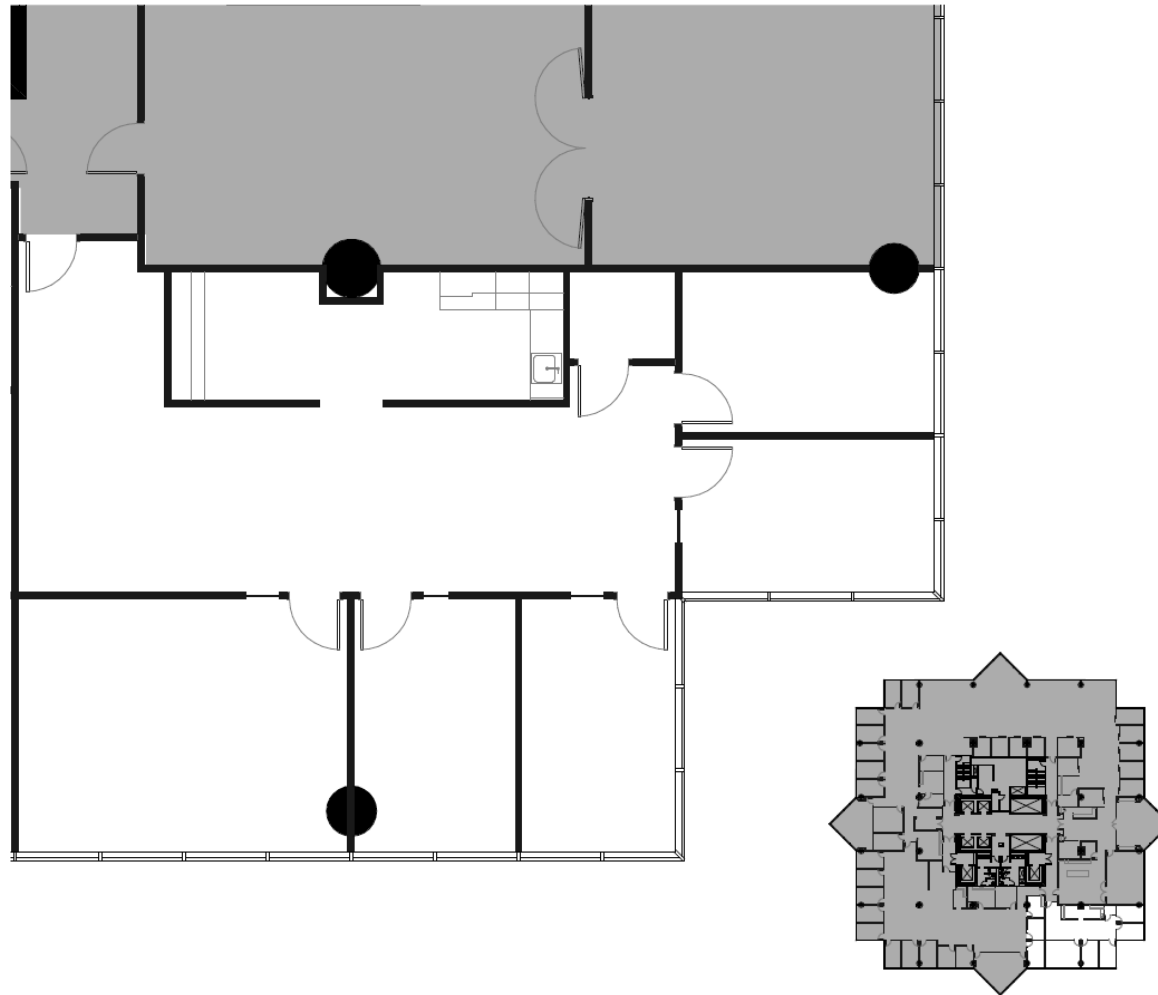

6 Concourse Pky
Atlanta, GA 30328

The King
BLTLiveWorkPlay

Suite 1515 – 2,030 RSF

Brad Kirschner
t 404-509-5030
brad.kirschner@nrmk.com

Stewart Thrash
t 404-926-1074
stewart.thrash@nrmk.com

Craig Kalinowski
t 404-806-2513
craig.kalinowski@nrmk.com

NEWMARK