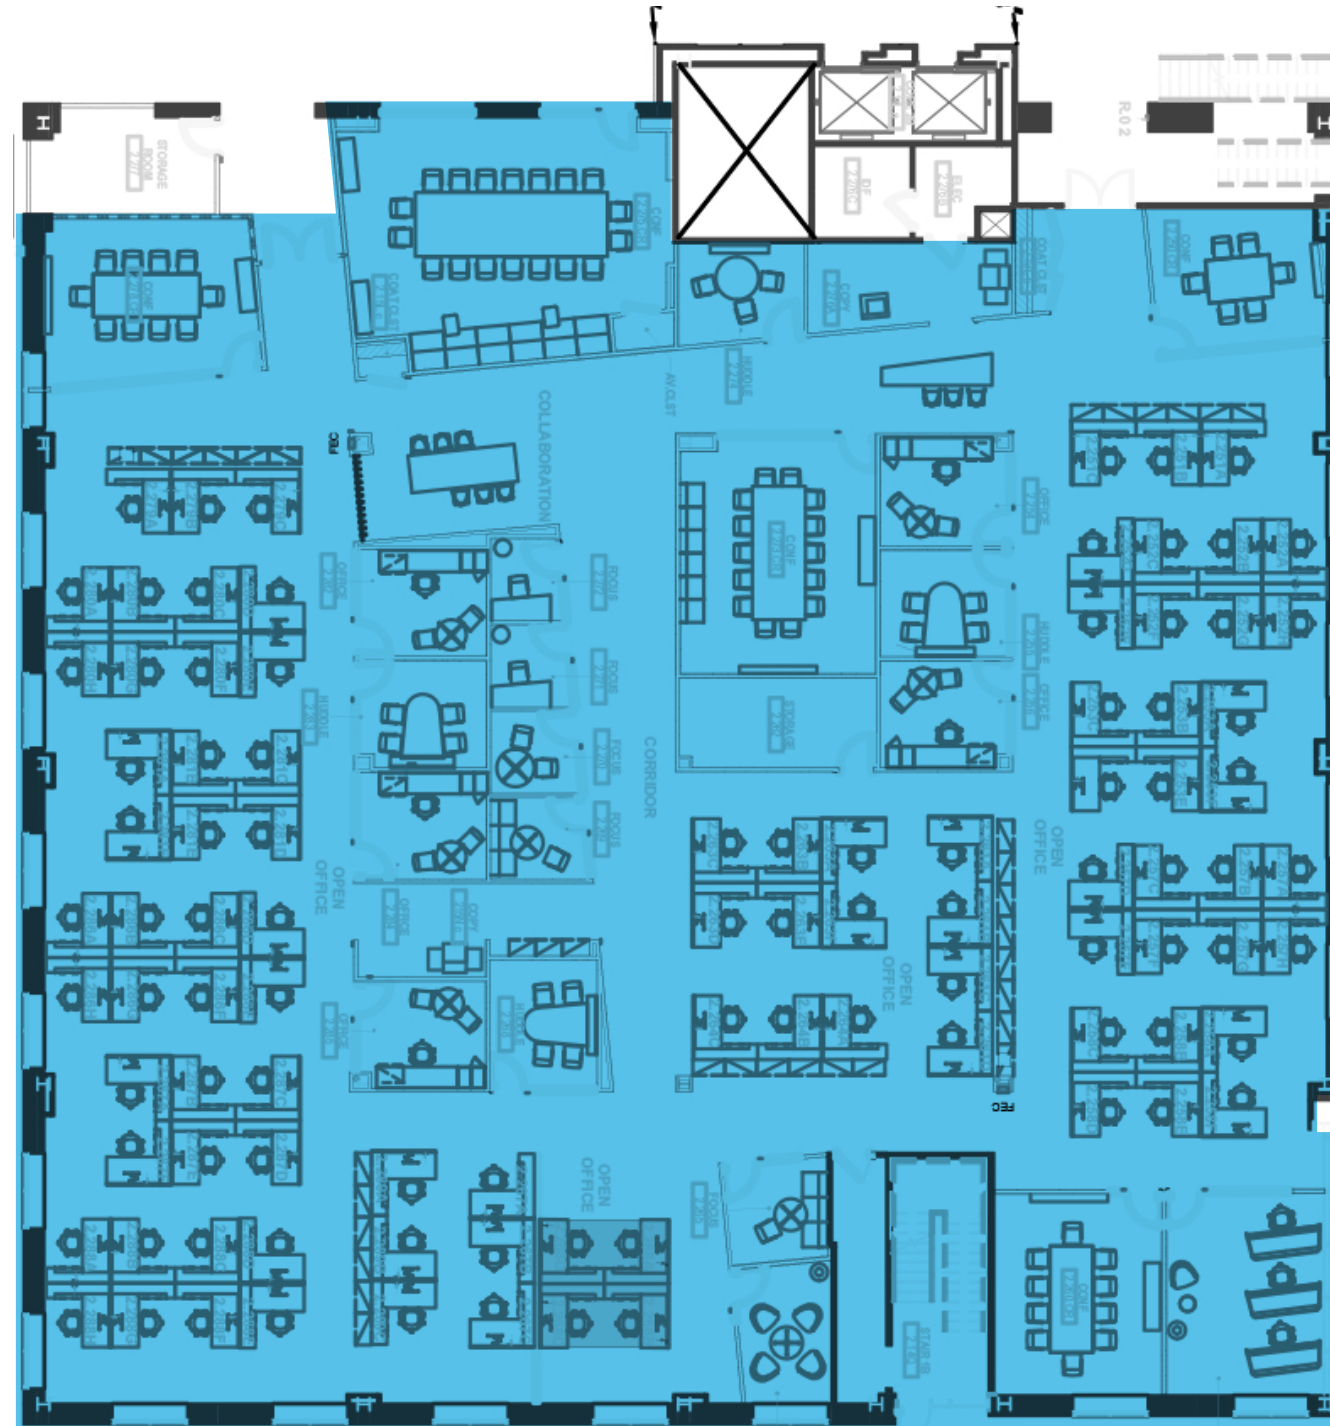

SECOND FLOOR: NEIGHBORHOOD B

18,164 RSF / 98 SEATS

JEFF BABIKIAN

Vice Chairman
+1 201 712 5660
jeffrey.babikian@cbre.com

JON WILLIAMS

Senior Vice President
+1 973 437 2028
jon.williams@cbre.com