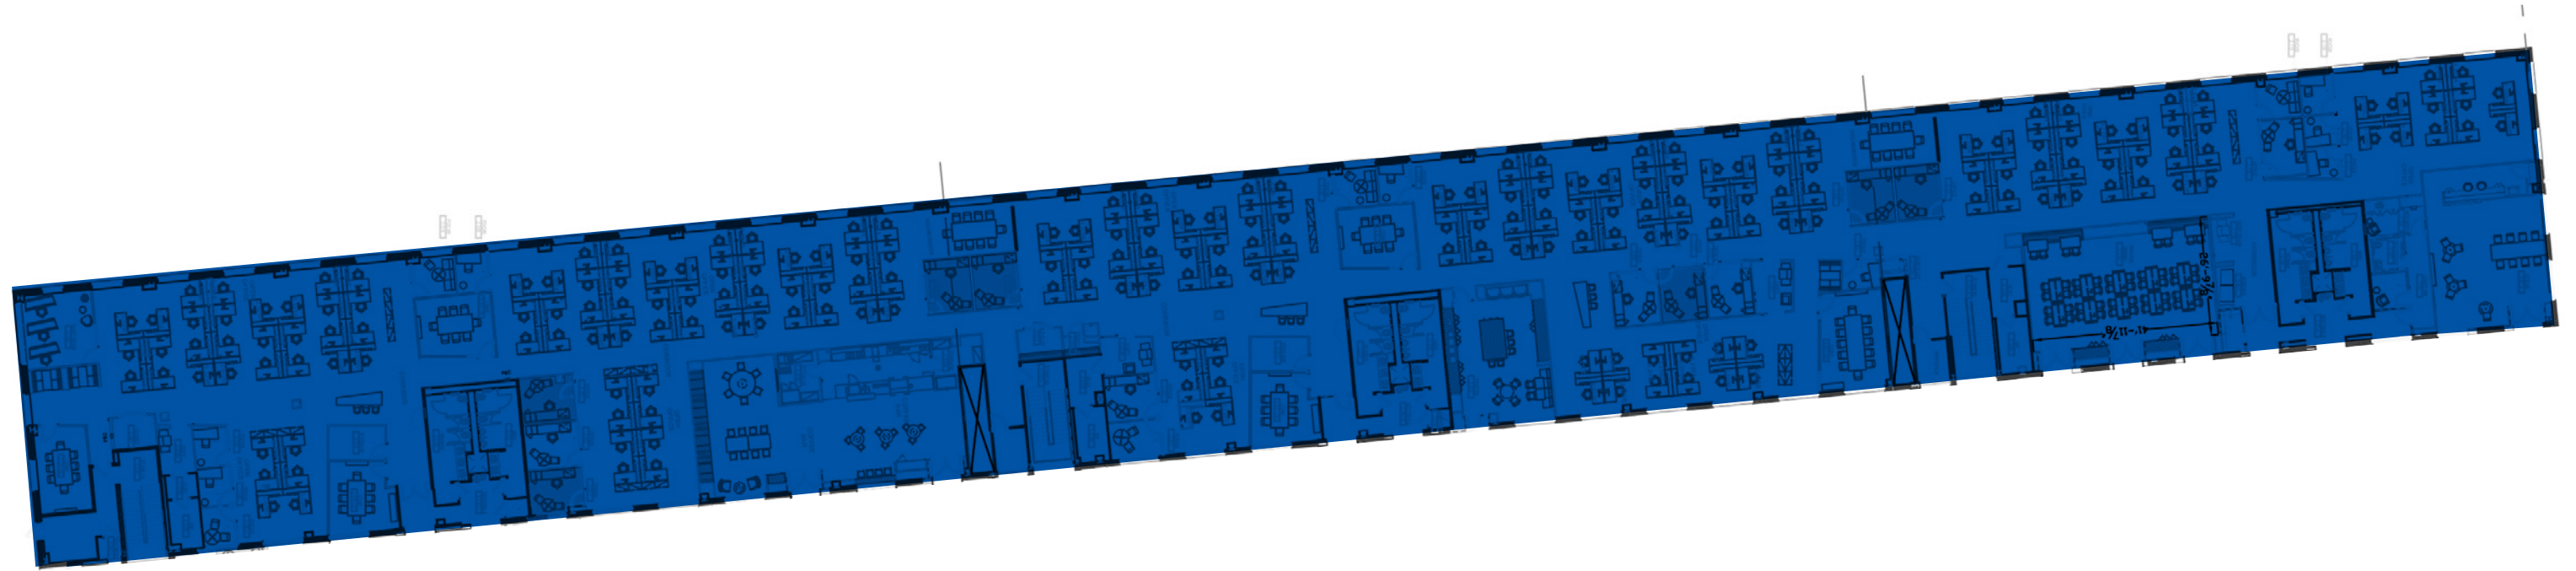

SECOND FLOOR: NEIGHBORHOOD D

36,969 RSF / 233 SEATS

JEFF BABIKIAN

Vice Chairman
+1 201 712 5660
jeffrey.babikian@cbre.com

JON WILLIAMS

Senior Vice President
+1 973 437 2028
jon.williams@cbre.com

5GIRALDA

CBRE