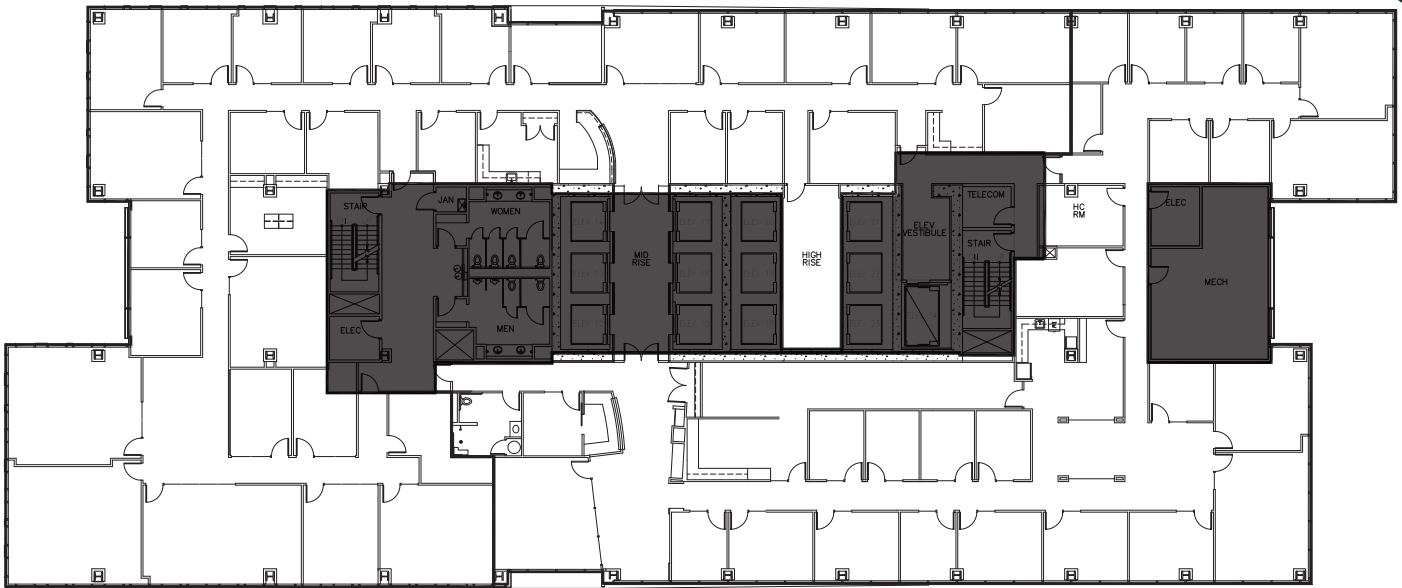

MOUNTAIN VIEWS

WATER VIEWS

GREG INGLIN +1 206 292 6128 | greg.inglin@cbre.com
LAURA FORD +1 206 292 6120 | laura.ford@cbre.com

CBRE

CommonWealth
partners

www.russellinvestmentscenter.com

© 2022 CBRE, Inc. All rights reserved. This information has been obtained from sources believed reliable, but has not been verified for accuracy or completeness. You should conduct a careful, independent investigation of the property and verify all information. Any reliance on this information is solely at your own risk. CBRE and the CBRE logo are service marks of CBRE, Inc. All other marks displayed on this document are the property of their respective owners, and the use of such logos does not imply any affiliation with or endorsement of CBRE. Photos herein are the property of their respective owners. Use of these images without the express written consent of the owner is prohibited. PMStudio_February2023