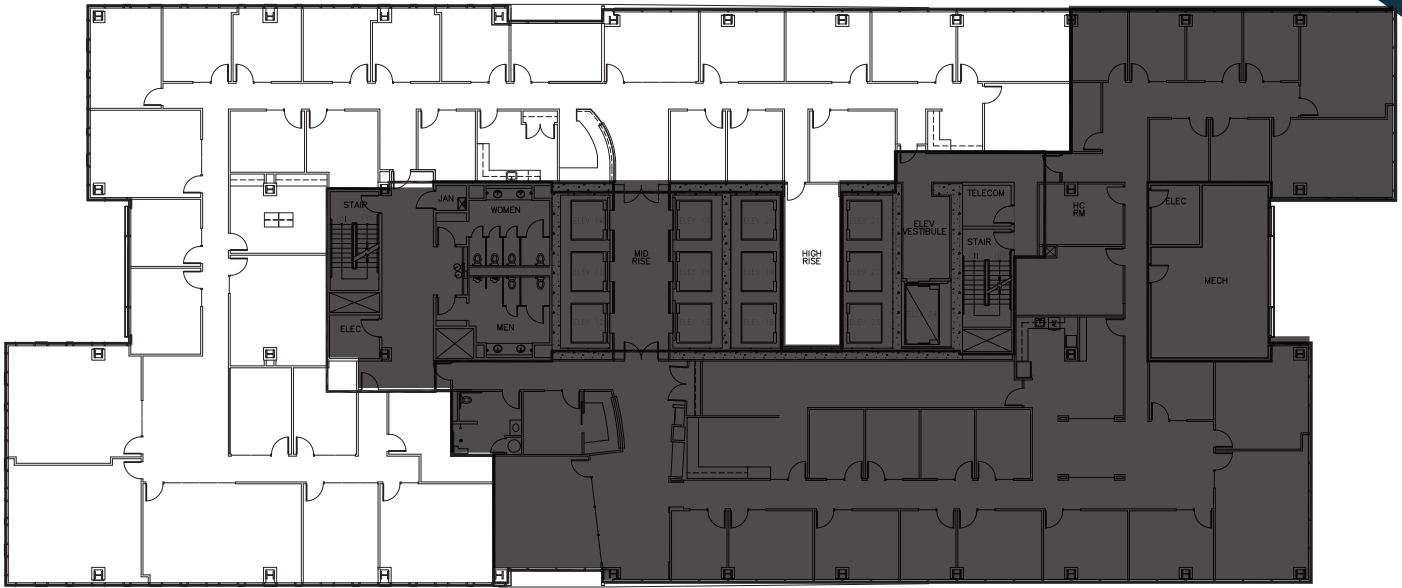

MOUNTAIN VIEWS

 WATER VIEWS

GREG INGLIN +1 206 292 6128 | greg.inglin@cbre.com
LAURA FORD +1 206 292 6120 | laura.ford@cbre.com

CommonWealth
partners

www.russellinvestmentscenter.com

© 2022 CBRE, Inc. All rights reserved. This information has been obtained from sources believed reliable, but has not been verified for accuracy or completeness. You should conduct a careful, independent investigation of the property and verify all information. Any reliance on this information is solely at your own risk. CBRE and the CBRE logo are service marks of CBRE, Inc. All other marks displayed on this document are the property of their respective owners, and the use of such logos does not imply any affiliation with or endorsement of CBRE. Photos herein are the property of their respective owners. Use of these images without the express written consent of the owner is prohibited. PMStudio_February2023