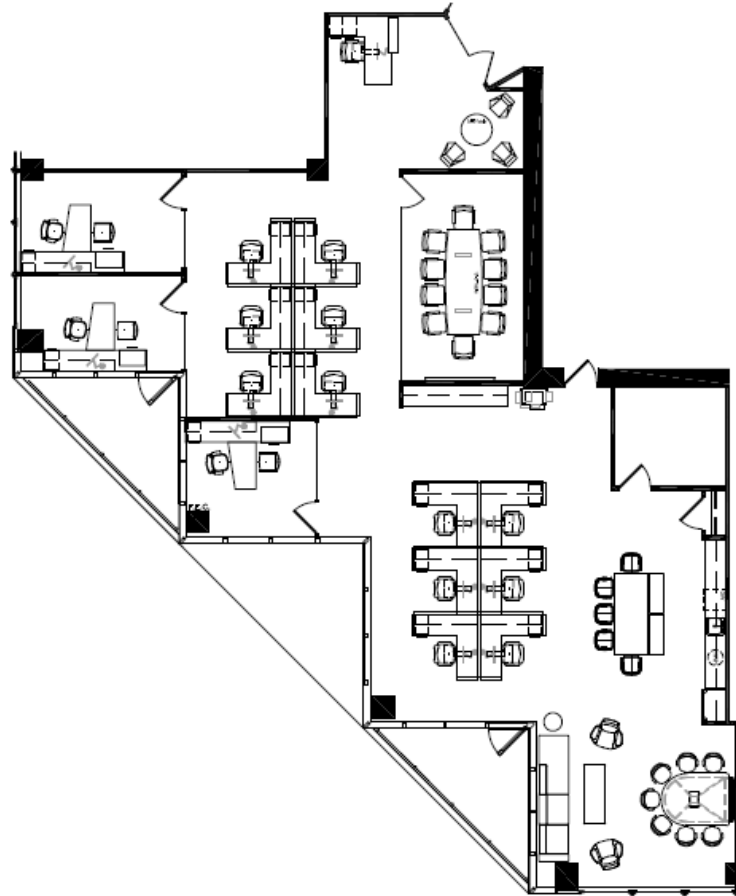

OAKBROOK
TERRACE
TOWER

26TH FLOOR

SUITE 2650 - 3,565 RSF

KEY PLAN

Not To Scale

NEWMARK

For more information, please contact:

John Clark