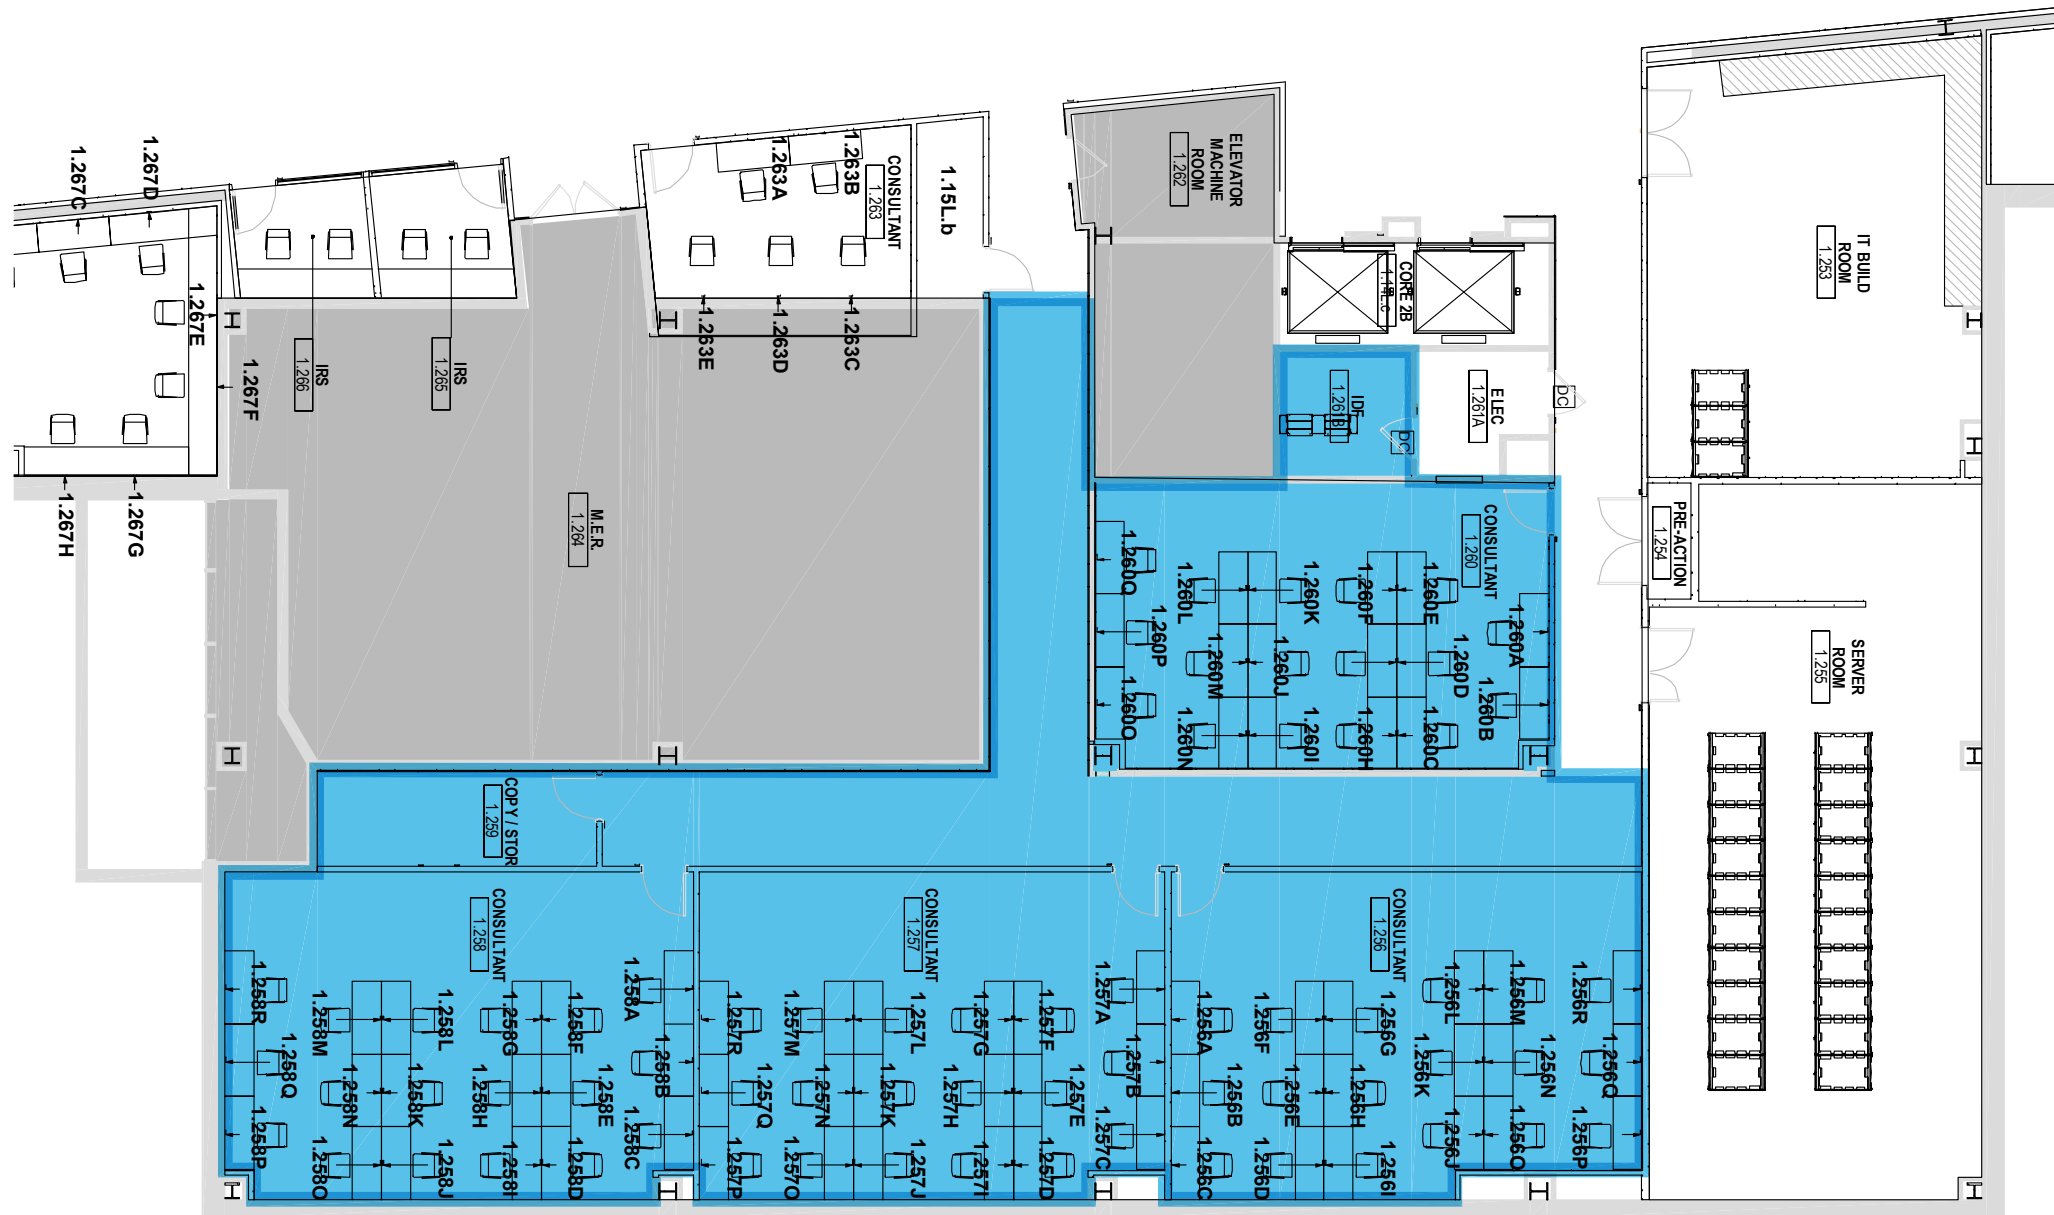

FIRST FLOOR: NEIGHBORHOOD B

5,000 RSF / 71 SEATS

JON WILLIAMS
Senior Vice President
+1 973 437 2028
jon.williams@cbre.com

CONOR DOLAN
First Vice President
+1 201 712 5673
conor.dolan@cbre.com

JAMES PETROVCIK
Associate
+1 973 437 2029
james.petrovcik@cbre.com