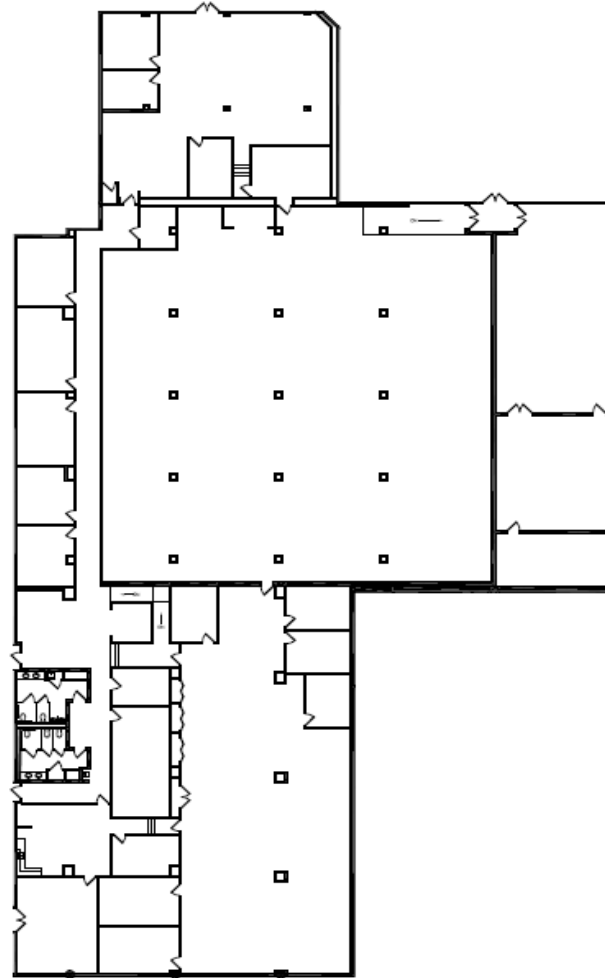

OAKBROOK
TERRACE
TOWER

LOWER LEVEL

SUITE 16 - 29,052 RSF

Key Plan

Not To Scale

NEWMARK

For more information, please contact:

John Clark