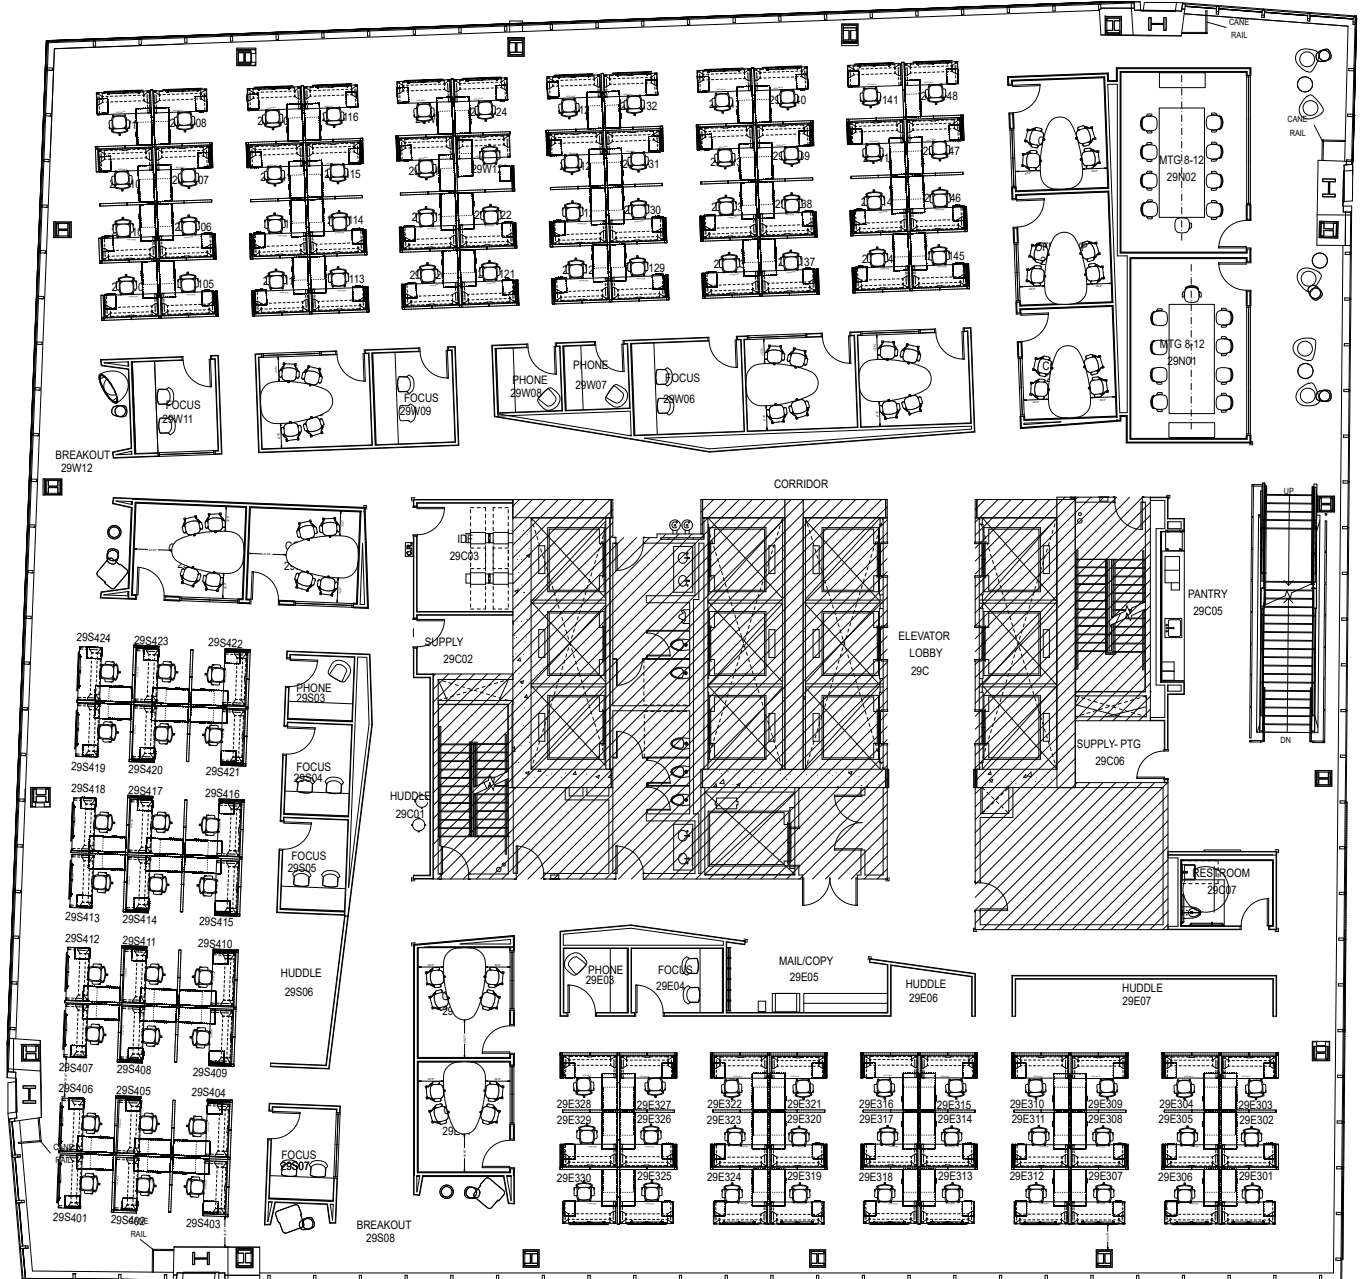

29th Floor

19,290 RSF

WORKSTATIONS
102

MATT WALTERS

Executive Vice President
+1 206 292 6190
matt.walters@cbre.com

LAURA PUGMIRE

Client Strategy & Consulting Manager
+1 206 292 6116
laura.pugmire@cbre.com

MICHAEL DASH

Vice Chairman
+1 206 292 6170
michael.dash@cbre.com

© 2025 CBRE, Inc. All rights reserved. This information has been obtained from sources believed reliable, but has not been verified for accuracy or completeness. You should conduct a careful, independent investigation of the property and verify all information. Any reliance on this information is solely at your own risk. CBRE and the CBRE logo are service marks of CBRE, Inc. All other marks displayed on this document are the property of their respective owners, and the use of such logos does not imply any affiliation with or endorsement of CBRE. Photos herein are the property of their respective owners. Use of these images without the express written consent of the owner is prohibited. PMSstudio_March2025