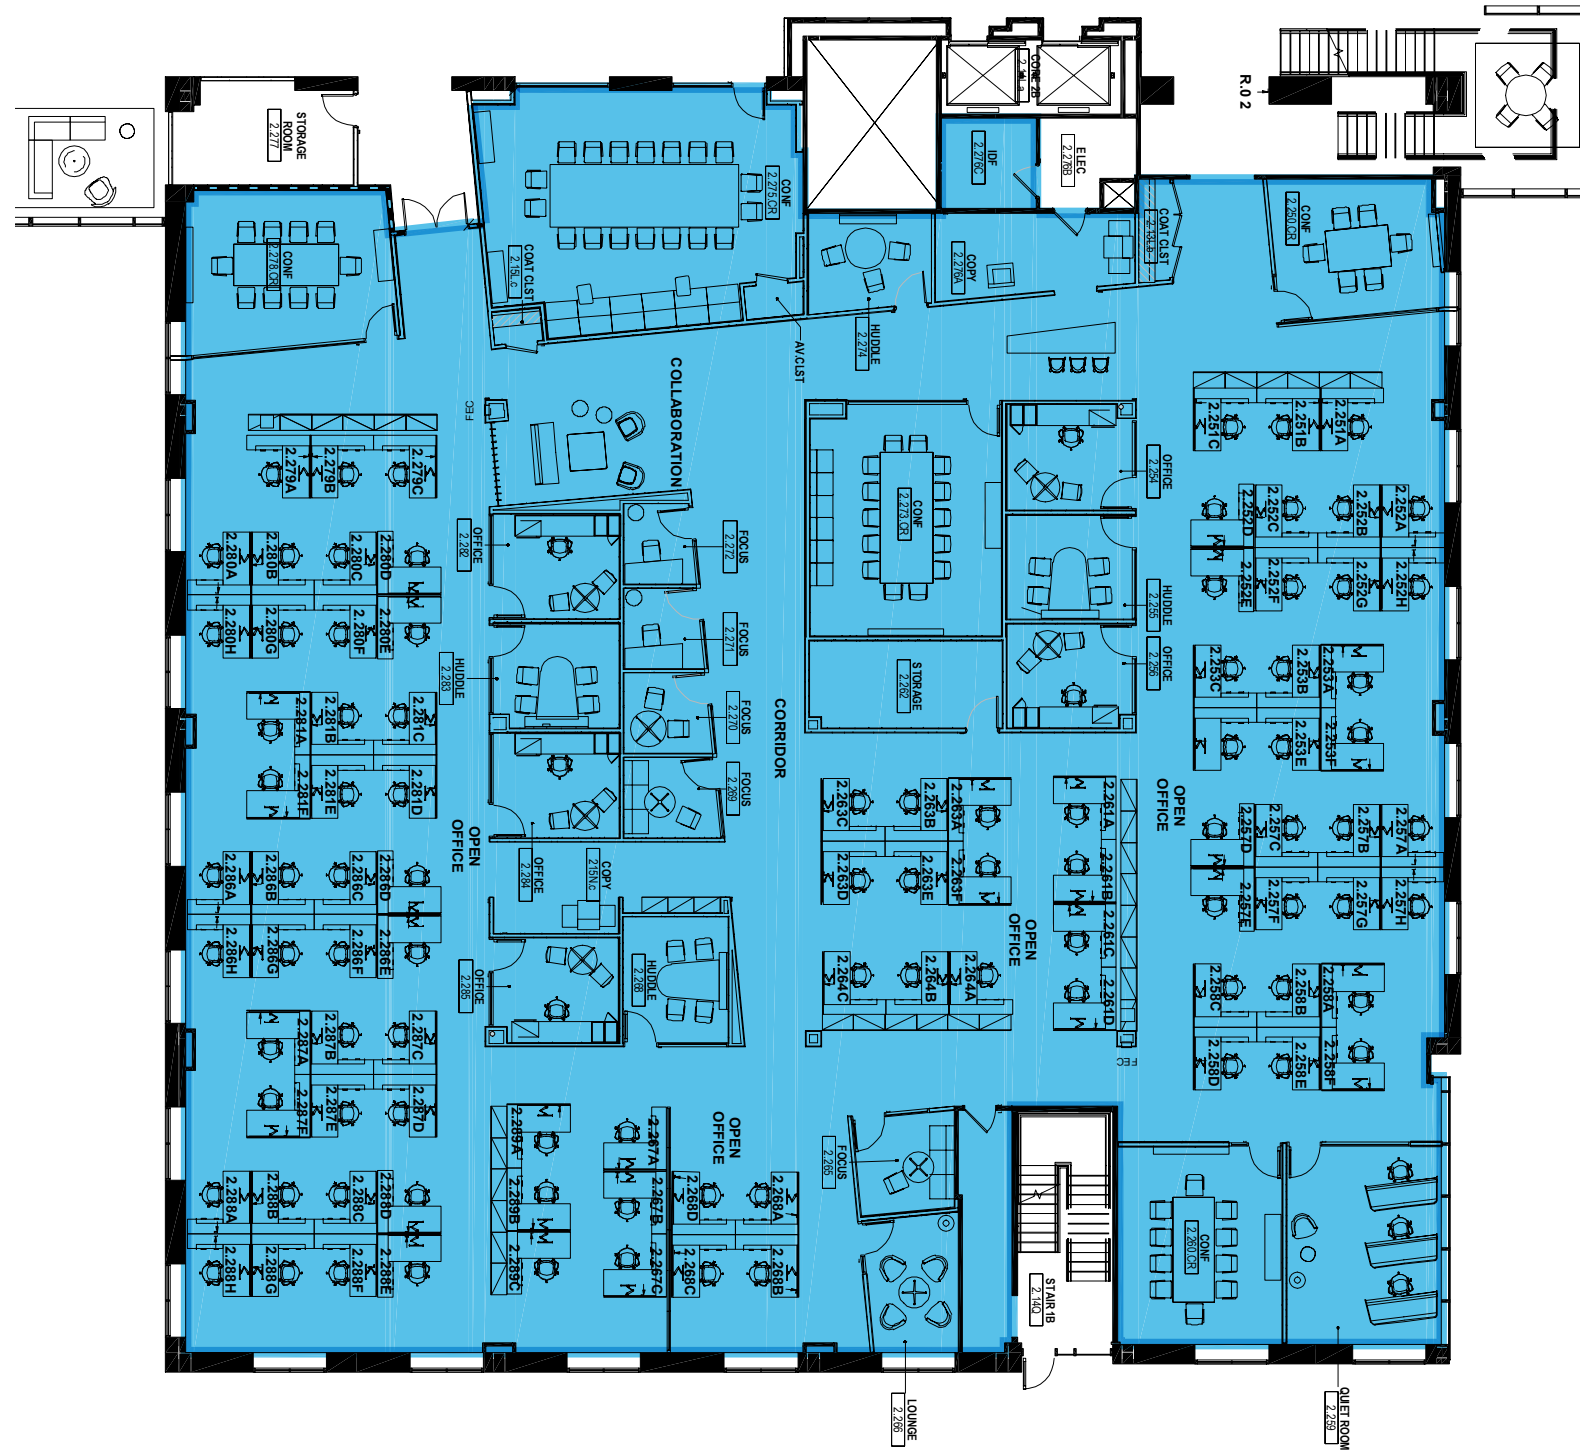

SECOND FLOOR: NEIGHBORHOOD B

17,800 RSF / 98 SEATS

JON WILLIAMS
Senior Vice President
+1 973 437 2028
jon.williams@cbre.com

CONOR DOLAN
First Vice President
+1 201 712 5673
conor.dolan@cbre.com

JAMES PETROVCIK
Associate
+1 973 437 2029
james.petrovcik@cbre.com