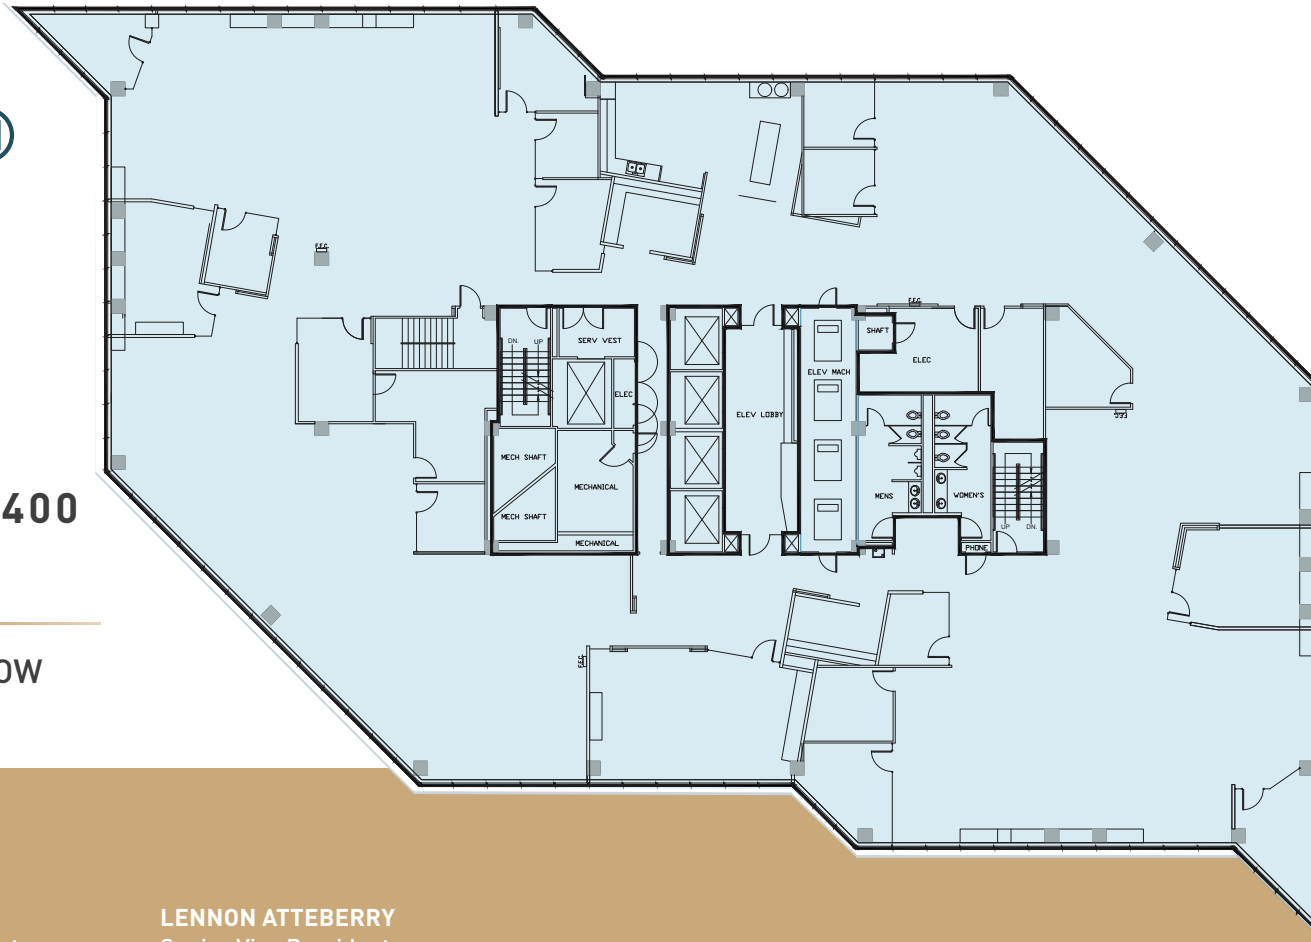

# ONE BELLEVUE

411 108TH AVENUE NE, BELLEVUE, WA

**FLOOR 14**  
**SUITE | 1400**  
18,344 RSF

AVAILABLE NOW

SUITE 1400  
VIRTUAL TOUR

**TIM OWENS**  
Senior Vice President  
+1 425 462 6913  
tim.owens@cbre.com