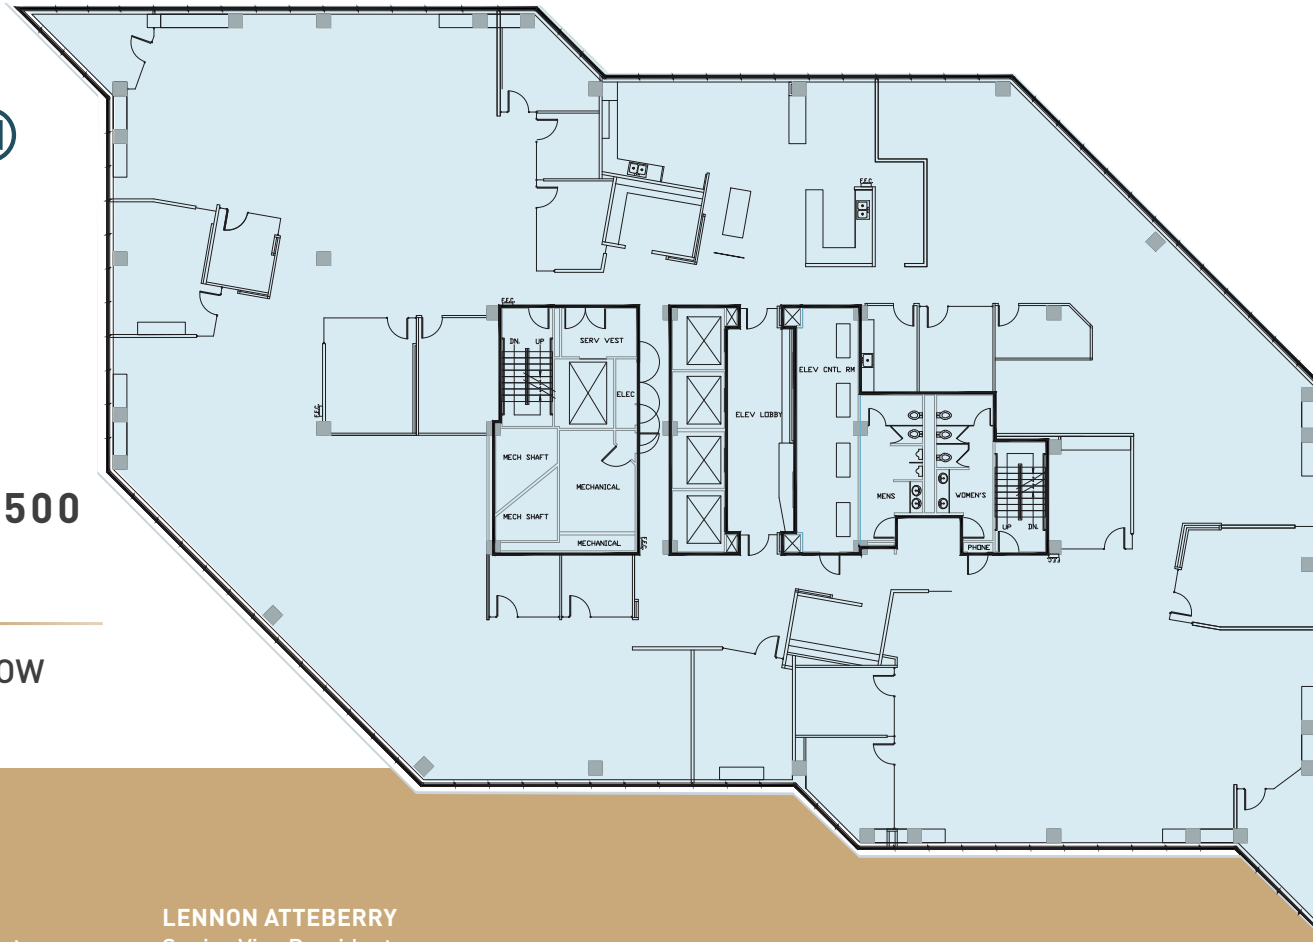

# ONE BELLEVUE

411 108TH AVENUE NE, BELLEVUE, WA

**FLOOR 15**  
**SUITE | 1500**  
18,349 RSF

AVAILABLE NOW

SUITE 1500  
VIRTUAL TOUR

**TIM OWENS**  
Senior Vice President  
+1 425 462 6913  
tim.owens@cbre.com