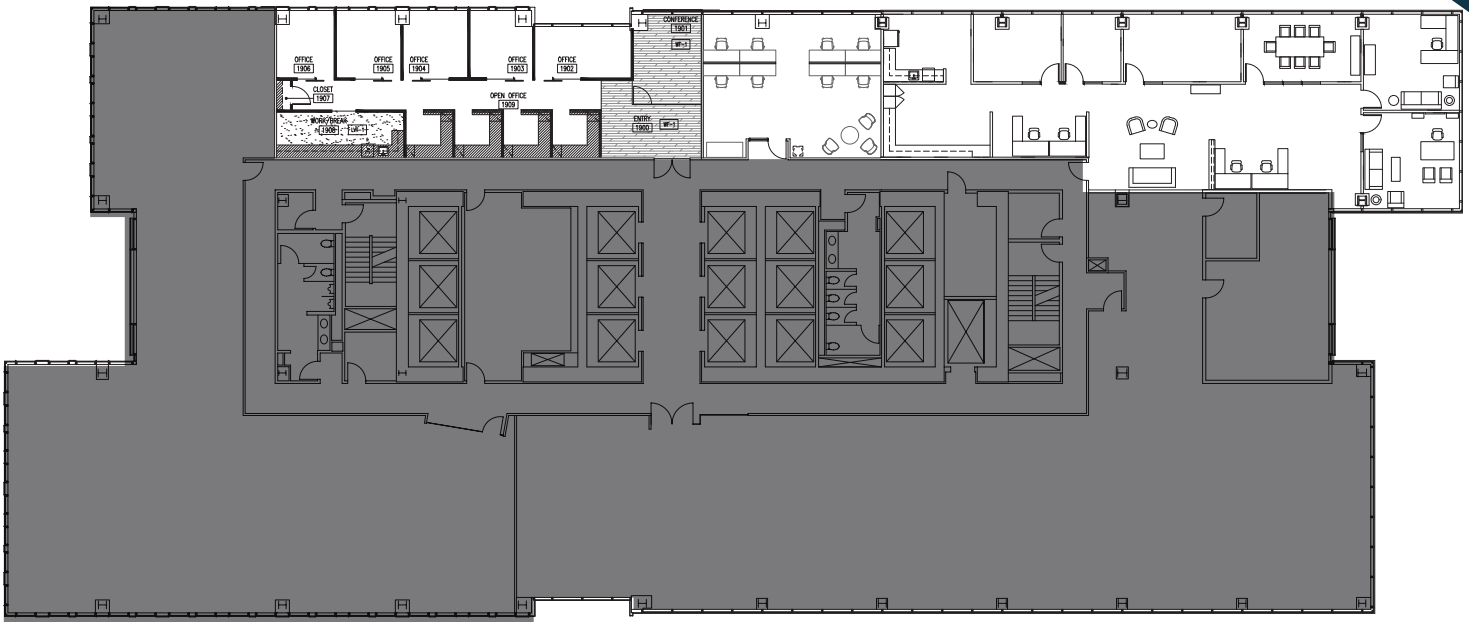

MOUNTAIN VIEWS

GREG INGLIN +1 206 292 6128 | greg.inglin@cbre.com
LAURA FORD +1 206 292 6120 | laura.ford@cbre.com

CBRE

CommonWealth
partners

www.russellinvestmentscenter.com

© 2022 CBRE, Inc. All rights reserved. This information has been obtained from sources believed reliable, but has not been verified for accuracy or completeness. You should conduct a careful, independent investigation of the property and verify all information. Any reliance on this information is solely at your own risk. CBRE and the CBRE logo are service marks of CBRE, Inc. All other marks displayed on this document are the property of their respective owners, and the use of such logos does not imply any affiliation with or endorsement of CBRE. Photos herein are the property of their respective owners. Use of these images without the express written consent of the owner is prohibited. PMStudio_February2023