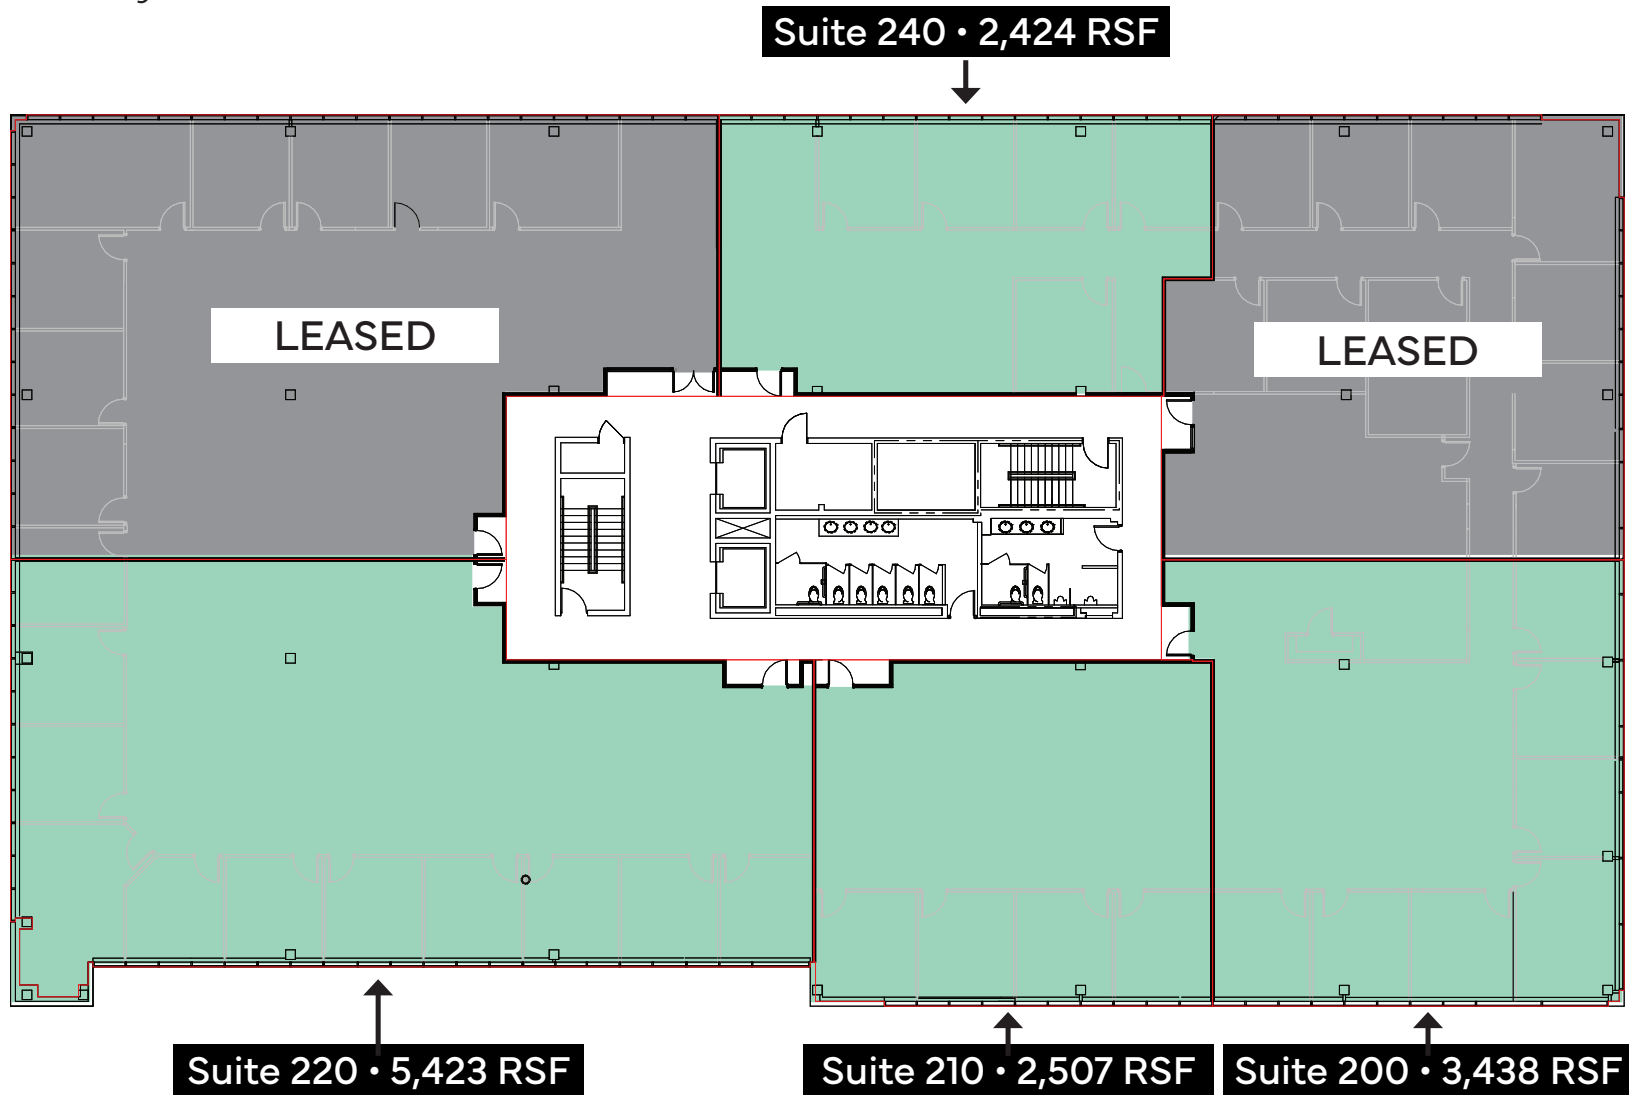

2700 Wycliff 1st Floor

2700 Wycliff 2nd Floor

Suites 200, 210, and 220 can be combined for 11,368 RSF

2700 Wycliff 3rd Floor

Suite 360 • 1,523 RSF

2700 Wycliff 4th Floor

Create your own test fit | **FULL FLOOR** >

Suite 400 • 22,898 RSF

Create your own test fit | **HALF FLOOR** >

2710 Wycliff Lower Level

SHARED AMENITY SPACE

↑
Suite G40 • 3,513 RSF

2710 Wycliff 1st Floor

2710 Wycliff 2nd Floor

Suite 220 • 6,573 RSF

2710 Wycliff 3rd Floor

Suite 320 • 7,653 RSF