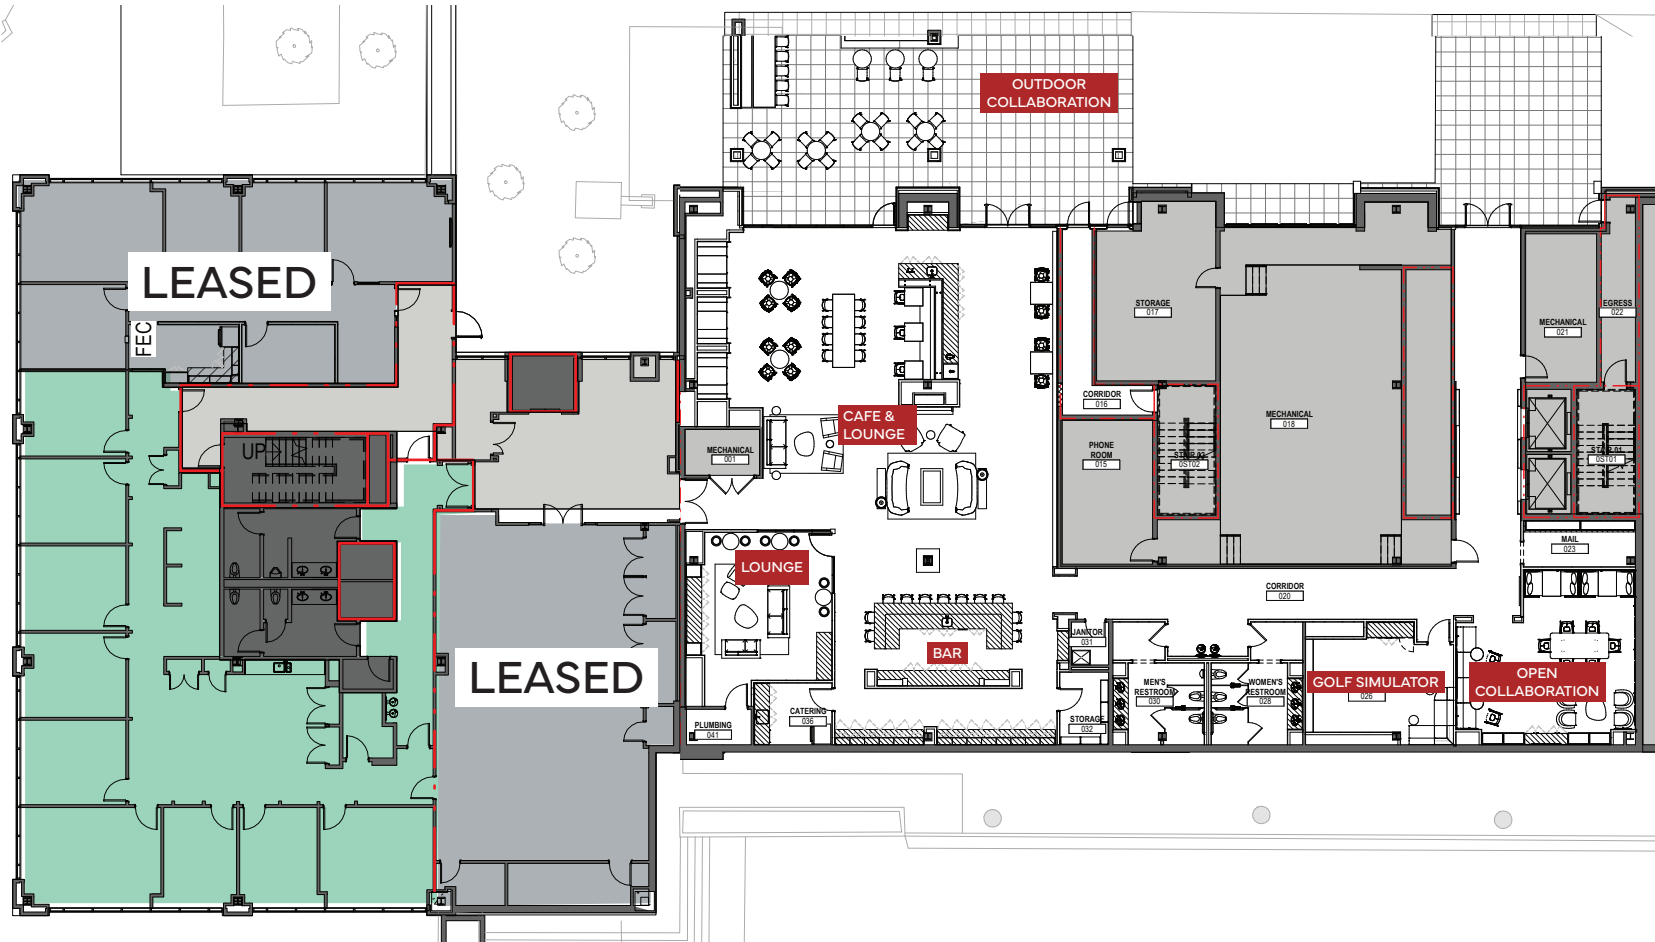

2700 Wycliff 1st Floor

2700 Wycliff 2nd Floor

Suites 200, 210, and 220 can be combined for 11,368 RSF

2700 Wycliff 3rd Floor

Suite 360 • 1,523 RSF

2700 Wycliff 4th Floor

Create your own test fit | **FULL FLOOR** >

Suite 400 • 22,898 RSF

Create your own test fit | **HALF FLOOR** >

2710 Wycliff Lower Level

SHARED AMENITY SPACE

↑
Suite G40 • 3,513 RSF

2710 Wycliff 1st Floor

2710 Wycliff 2nd Floor

Suite 220 • 6,573 RSF

2710 Wycliff 3rd Floor

Suite 320 • 7,653 RSF