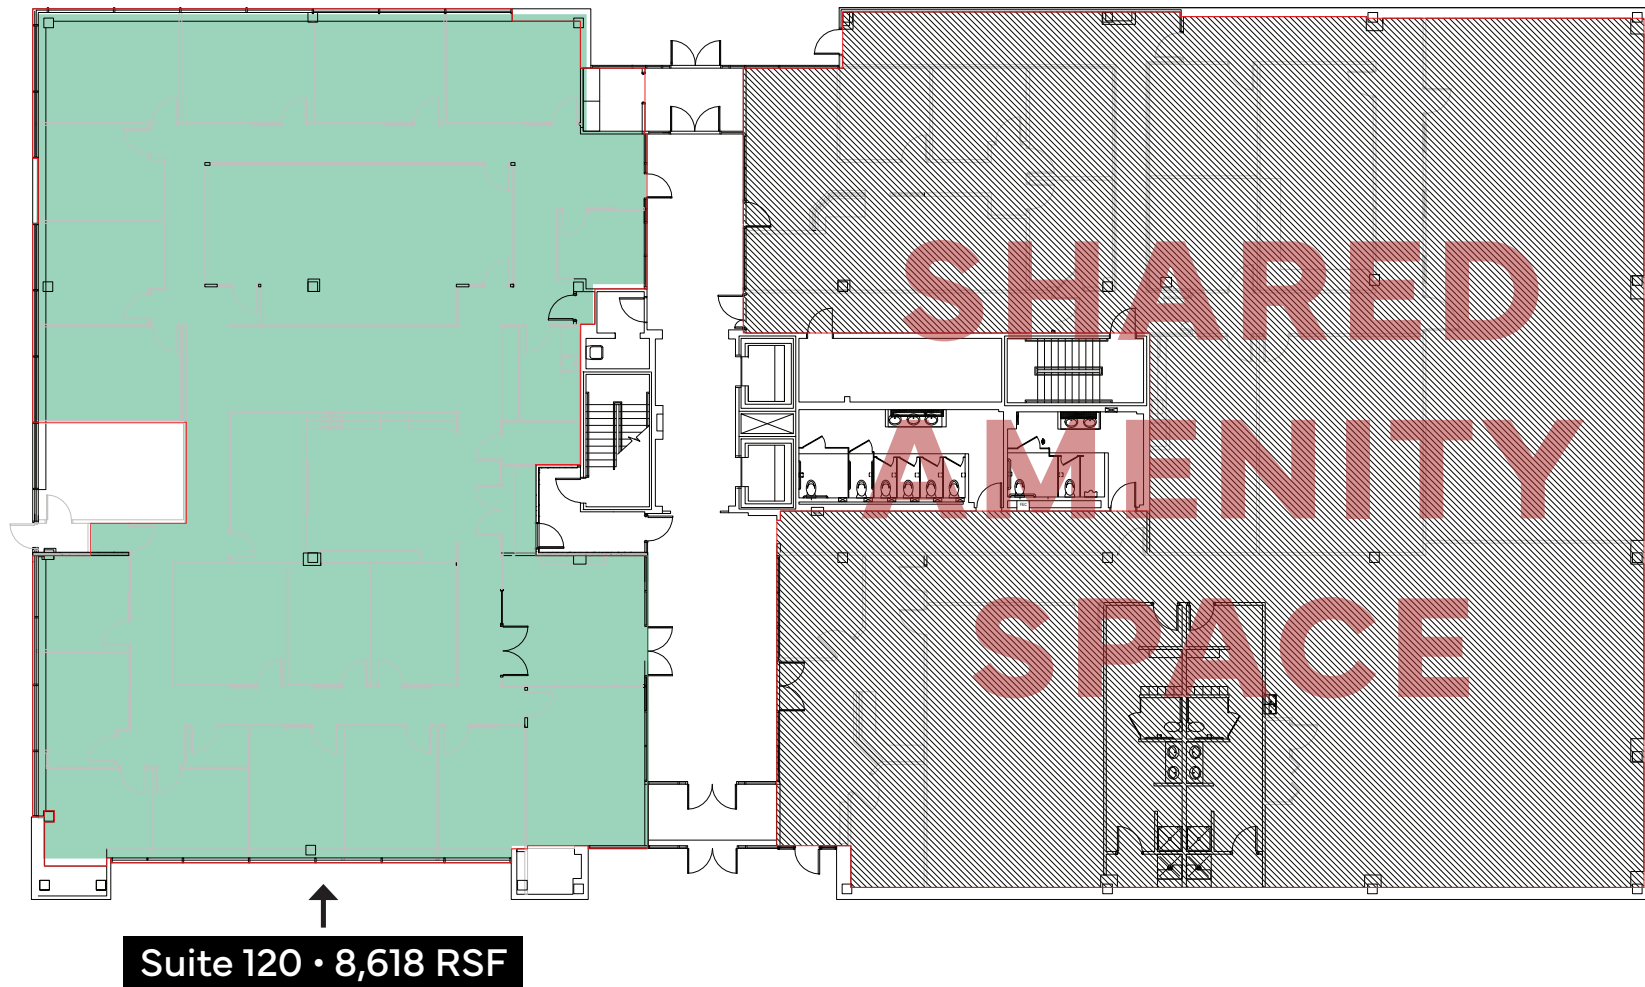

2700 Wycliff 1st Floor

2700 Wycliff 2nd Floor

Suites 200, 210, and 220 can be combined for 11,368 RSF

2700 Wycliff 3rd Floor

Suite 360 • 1,523 RSF

2700 Wycliff 4th Floor

Create your own test fit | **FULL FLOOR** >

Suite 400 • 22,898 RSF

Create your own test fit | **HALF FLOOR** >

2710 Wycliff Lower Level

SHARED AMENITY SPACE

↑
Suite G40 • 3,513 RSF

2710 Wycliff 1st Floor

2710 Wycliff 2nd Floor

Suite 220 • 6,573 RSF

2710 Wycliff 3rd Floor

Suite 320 • 7,653 RSF