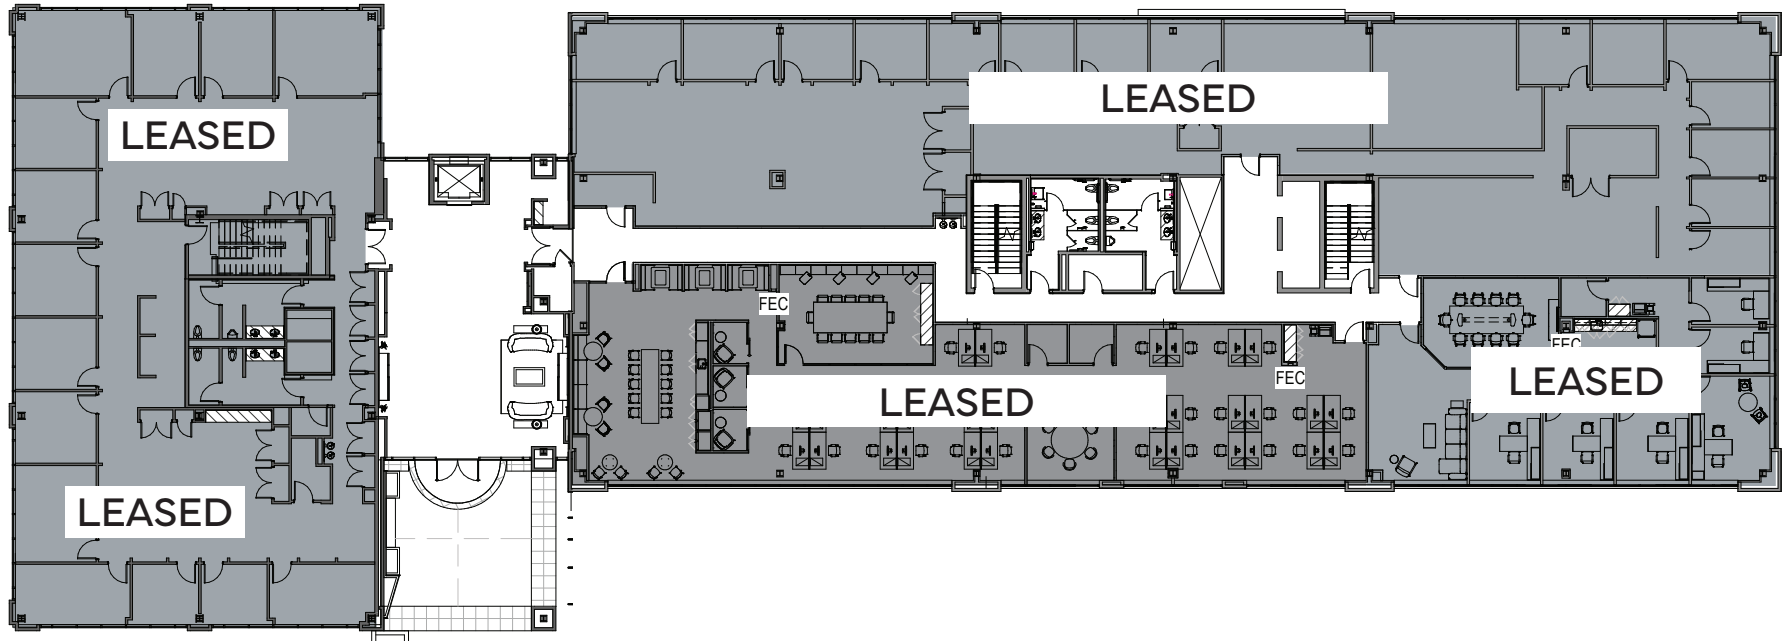

2700 Wycliff 1st Floor

2700 Wycliff 2nd Floor

Suites 200, 210, and 220 can be combined for 11,368 RSF

2700 Wycliff 3rd Floor

Suite 360 • 1,523 RSF

2700 Wycliff 4th Floor

Create your own test fit | **FULL FLOOR** >

Suite 400 • 22,898 RSF

Create your own test fit | **HALF FLOOR** >

2710 Wycliff Lower Level

SHARED AMENITY SPACE

↑
Suite G40 • 3,513 RSF

2710 Wycliff 1st Floor

2710 Wycliff 2nd Floor

Suite 220 • 6,573 RSF

2710 Wycliff 3rd Floor

Suite 320 • 7,653 RSF