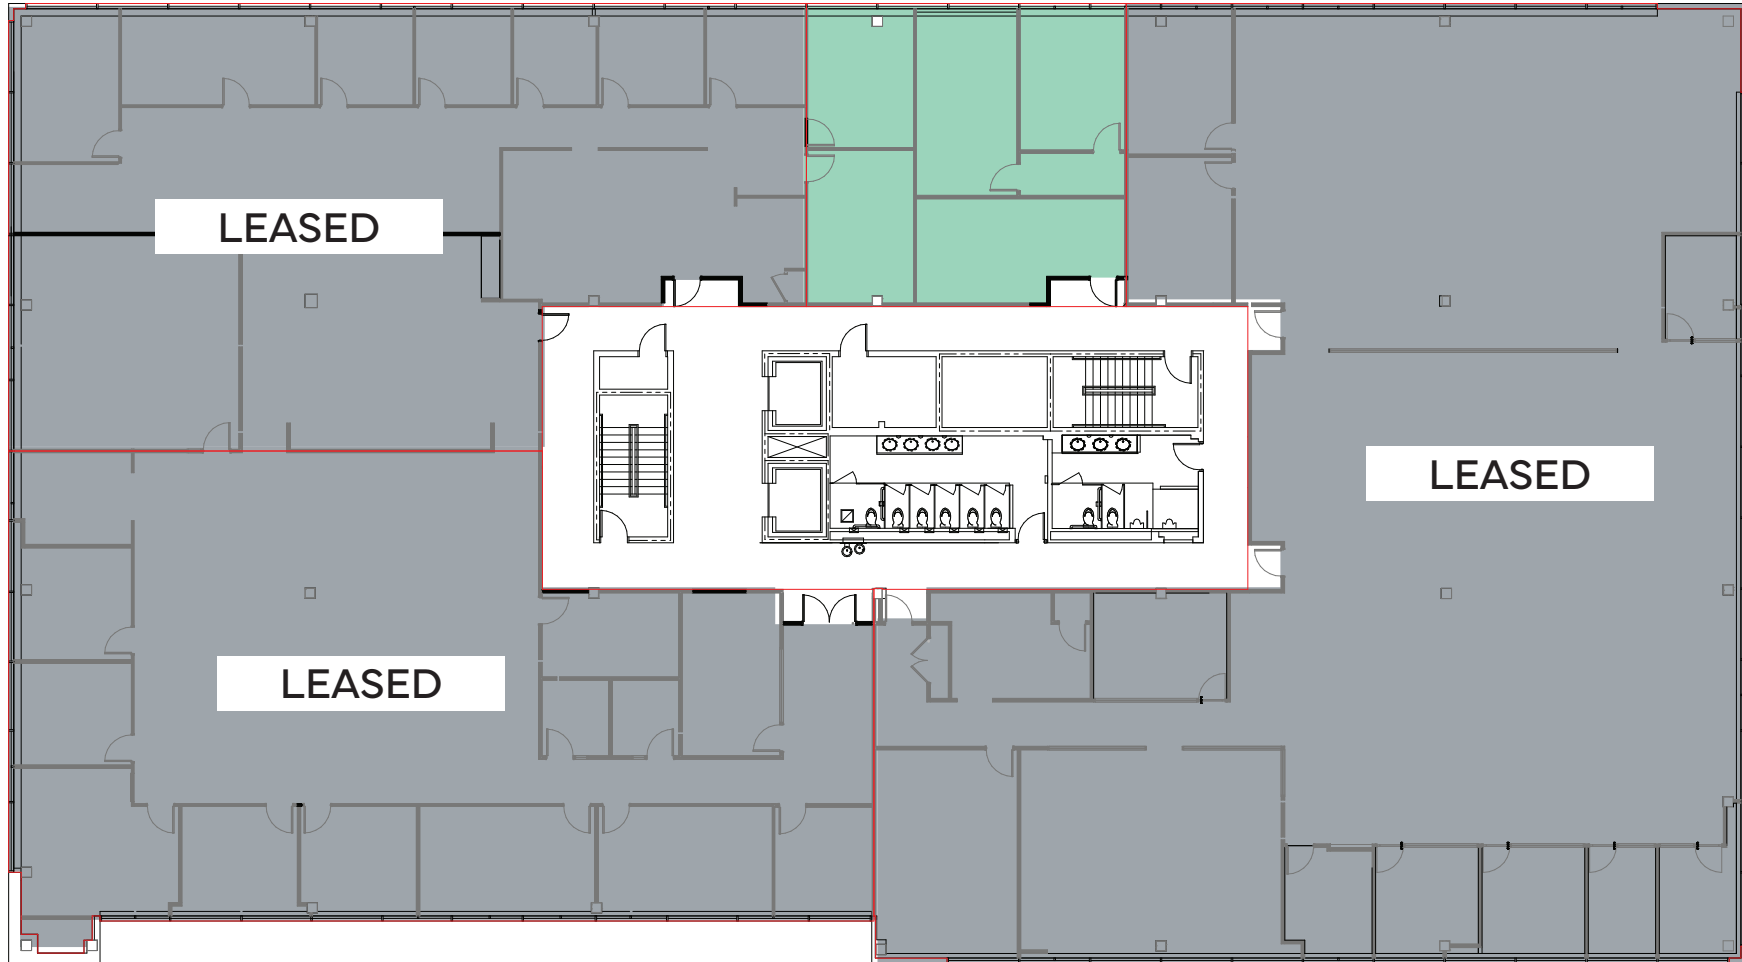

2700 Wycliff 1st Floor

2700 Wycliff 2nd Floor

Suites 200, 210, and 220 can be combined for 11,368 RSF

2700 Wycliff 3rd Floor

Suite 360 • 1,523 RSF

2700 Wycliff 4th Floor

Create your own test fit | **FULL FLOOR** >

Suite 400 • 22,898 RSF

Create your own test fit | **HALF FLOOR** >

2710 Wycliff Lower Level

SHARED AMENITY SPACE

↑
Suite G40 • 3,513 RSF

2710 Wycliff 1st Floor

2710 Wycliff 2nd Floor

Suite 220 • 6,573 RSF

2710 Wycliff 3rd Floor

Suite 320 • 7,653 RSF