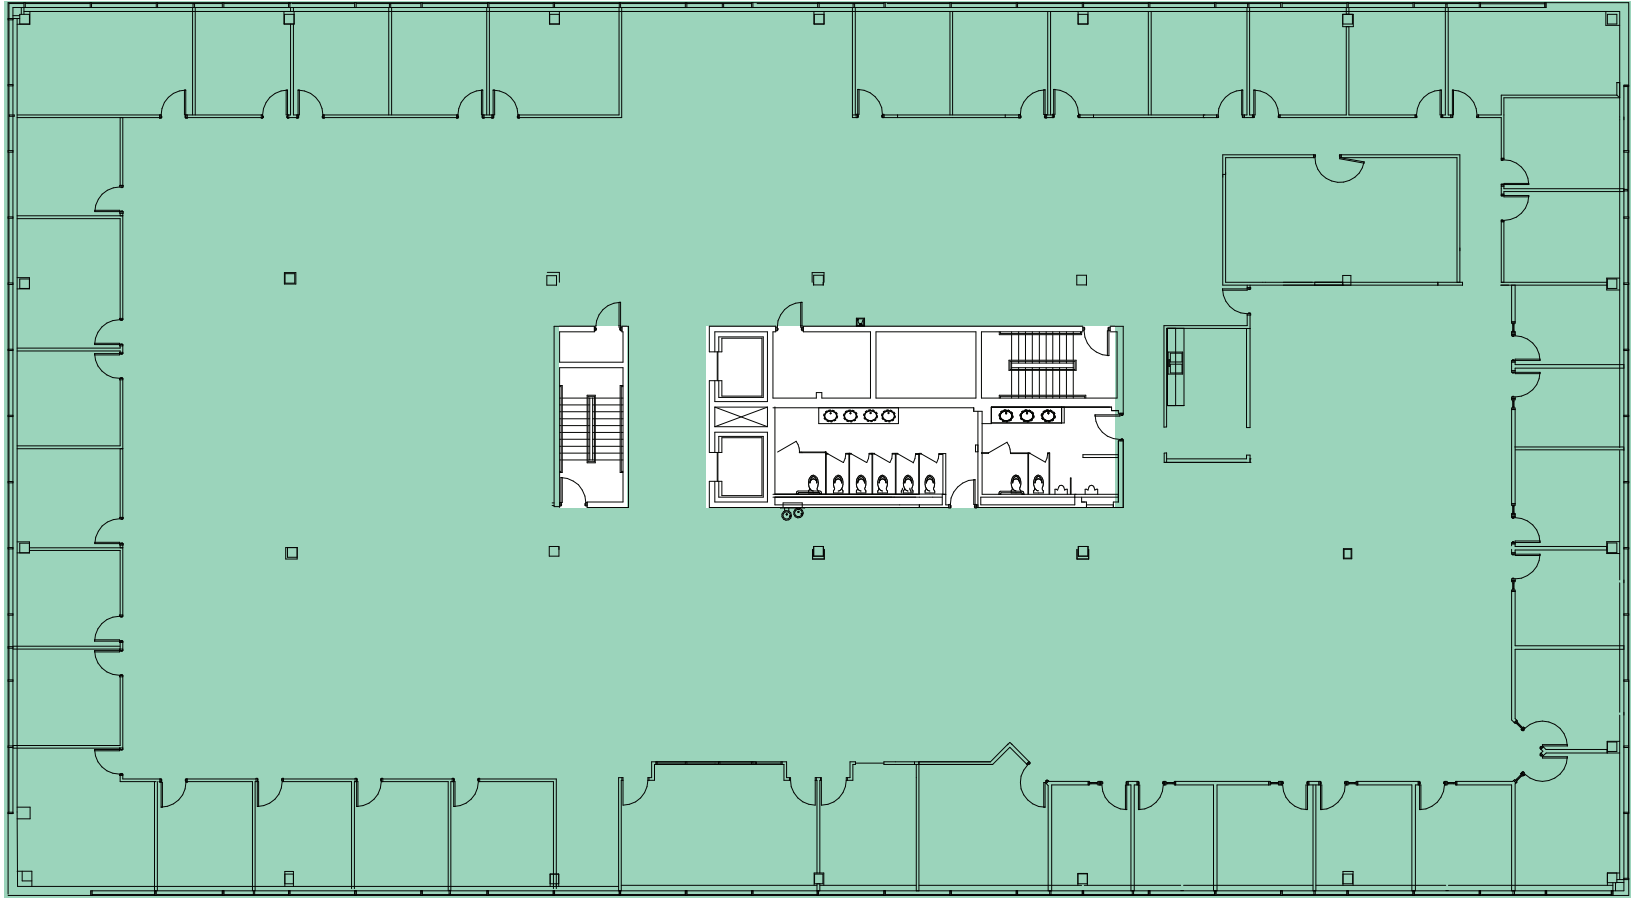

2700 Wycliff 1st Floor

2700 Wycliff 2nd Floor

Suites 200, 210, and 220 can be combined for 11,368 RSF

2700 Wycliff 3rd Floor

Suite 360 • 1,523 RSF

2700 Wycliff 4th Floor

Create your own test fit | **FULL FLOOR** >

Suite 400 • 22,898 RSF

Create your own test fit | **HALF FLOOR** >

2710 Wycliff Lower Level

SHARED AMENITY SPACE

↑
Suite G40 • 3,513 RSF

2710 Wycliff 1st Floor

2710 Wycliff 2nd Floor

Suite 220 • 6,573 RSF

2710 Wycliff 3rd Floor

Suite 320 • 7,653 RSF