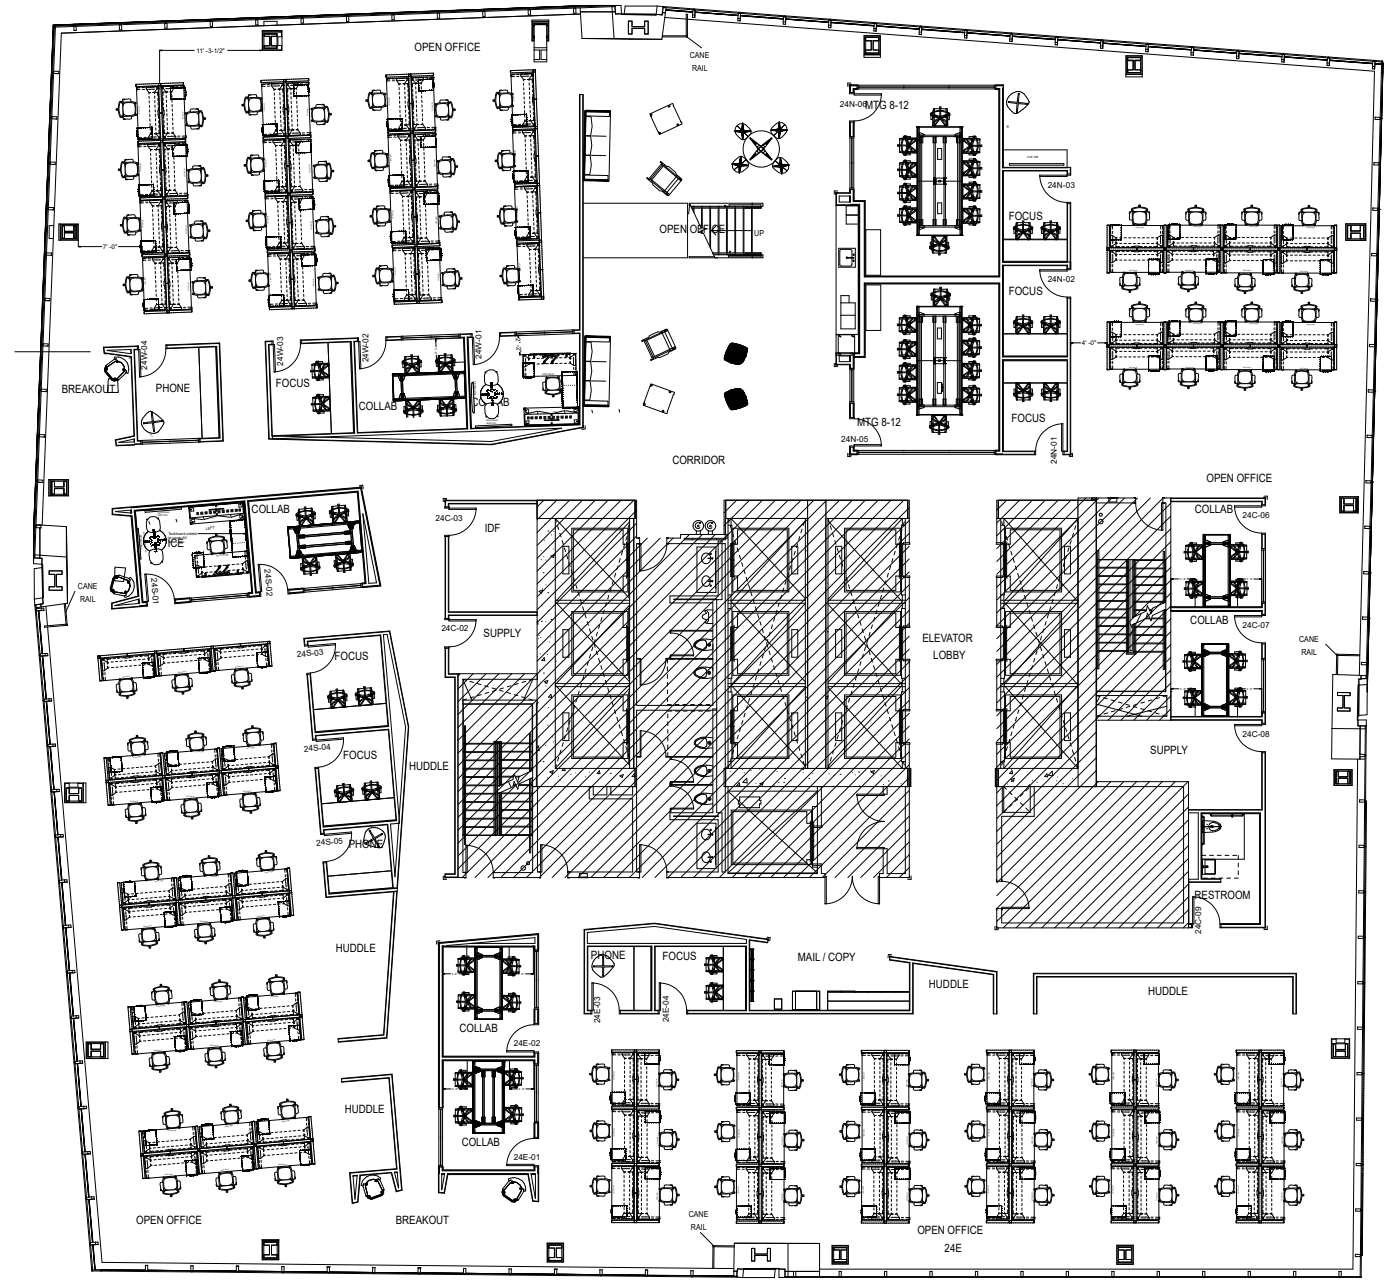

24th Floor

19,199 RSF

WORKSTATIONS
107

MATT WALTERS

Executive Vice President
+1 206 292 6190
matt.walters@cbre.com

LAURA PUGMIRE

Client Strategy & Consulting Manager
+1 206 292 6116
laura.pugmire@cbre.com

MICHAEL DASH

Vice Chairman
+1 206 292 6170
michael.dash@cbre.com

© 2025 CBRE, Inc. All rights reserved. This information has been obtained from sources believed reliable, but has not been verified for accuracy or completeness. You should conduct a careful, independent investigation of the property and verify all information. Any reliance on this information is solely at your own risk. CBRE and the CBRE logo are service marks of CBRE, Inc. All other marks displayed on this document are the property of their respective owners, and the use of such logos does not imply any affiliation with or endorsement of CBRE. Photos herein are the property of their respective owners. Use of these images without the express written consent of the owner is prohibited. PMStudio_March2025