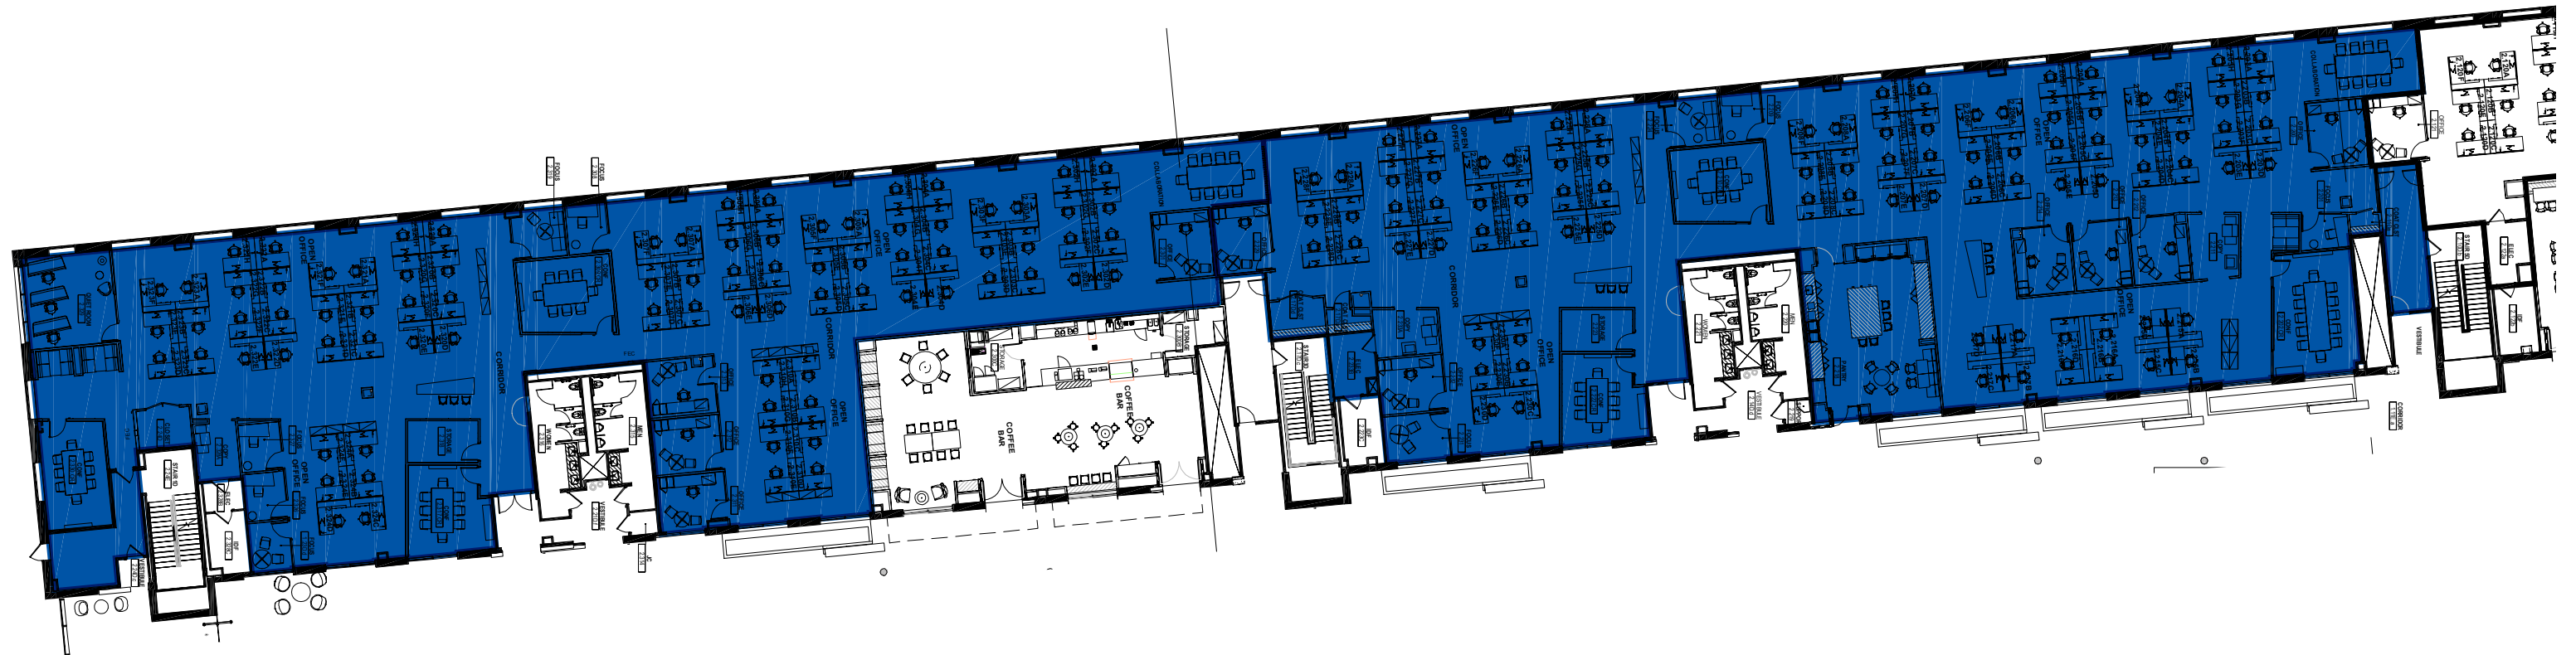

SECOND FLOOR: NEIGHBORHOOD D

28,400 RSF / 182 SEATS

JON WILLIAMS
Senior Vice President
+1 973 437 2028
jon.williams@cbre.com

CONOR DOLAN
First Vice President
+1 201 712 5673
conor.dolan@cbre.com

JAMES PETROVCIK
Associate
+1 973 437 2029
james.petrovcik@cbre.com