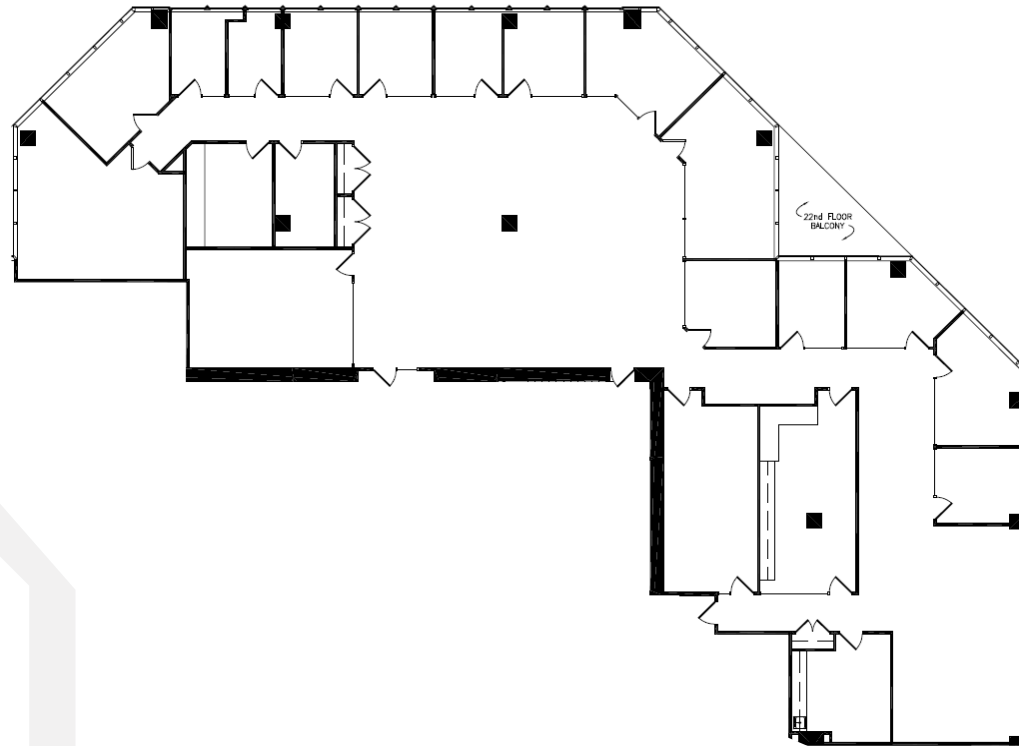

OAKBROOK
TERRACE
TOWER

22ND FLOOR

SUITE 2250 - 8,423 RSF

KEY PLAN

Not To Scale

NEWMARK

For more information, please contact:

John Clark