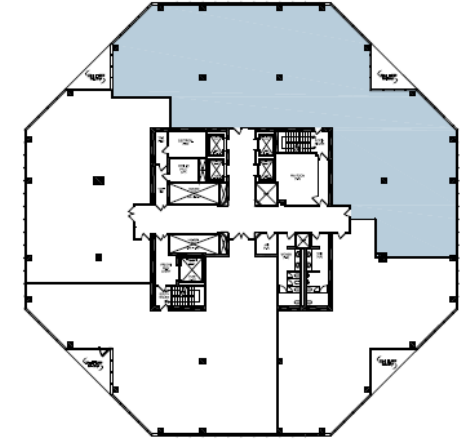

OAKBROOK
TERRACE
TOWER

22ND FLOOR

SUITE 2250 - 8,423 RSF

KEY PLAN

Not To Scale

NEWMARK

For more information, please contact:

John Clark