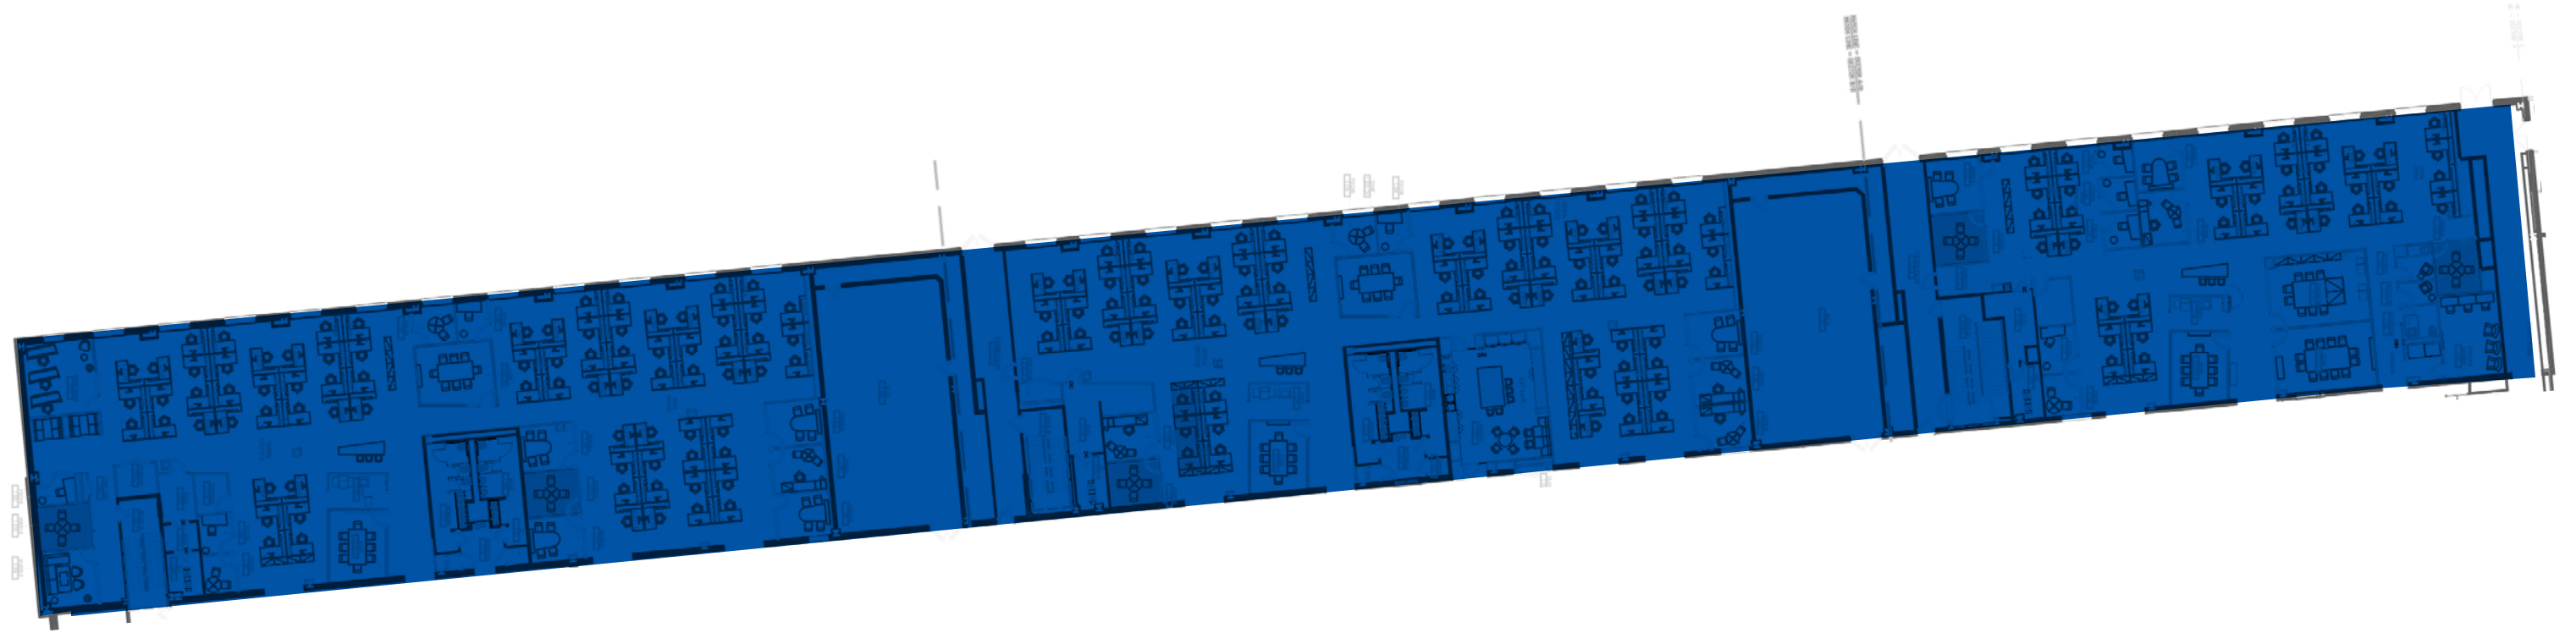

FIRST FLOOR: NEIGHBORHOOD D

32,379 / 201 SEATS

JEFF BABIKIAN

Vice Chairman
+1 201 712 5660
jeffrey.babikian@cbre.com

JON WILLIAMS

Senior Vice President
+1 973 437 2028
jon.williams@cbre.com

5GIRALDA

CBRE