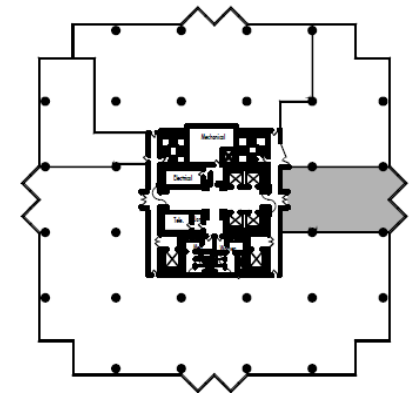

Craig Kalinowski
t 404-806-2513
craig.kalinowski@nrmk.com

NEWMARK

Suite 2550 – 1,914 RSF

Suite 2575 – 2,975 RSF

5 Concourse Pky
Atlanta, GA 30328

The Queen

BLT LiveWorkPlay

Suite 2900 – 8,207