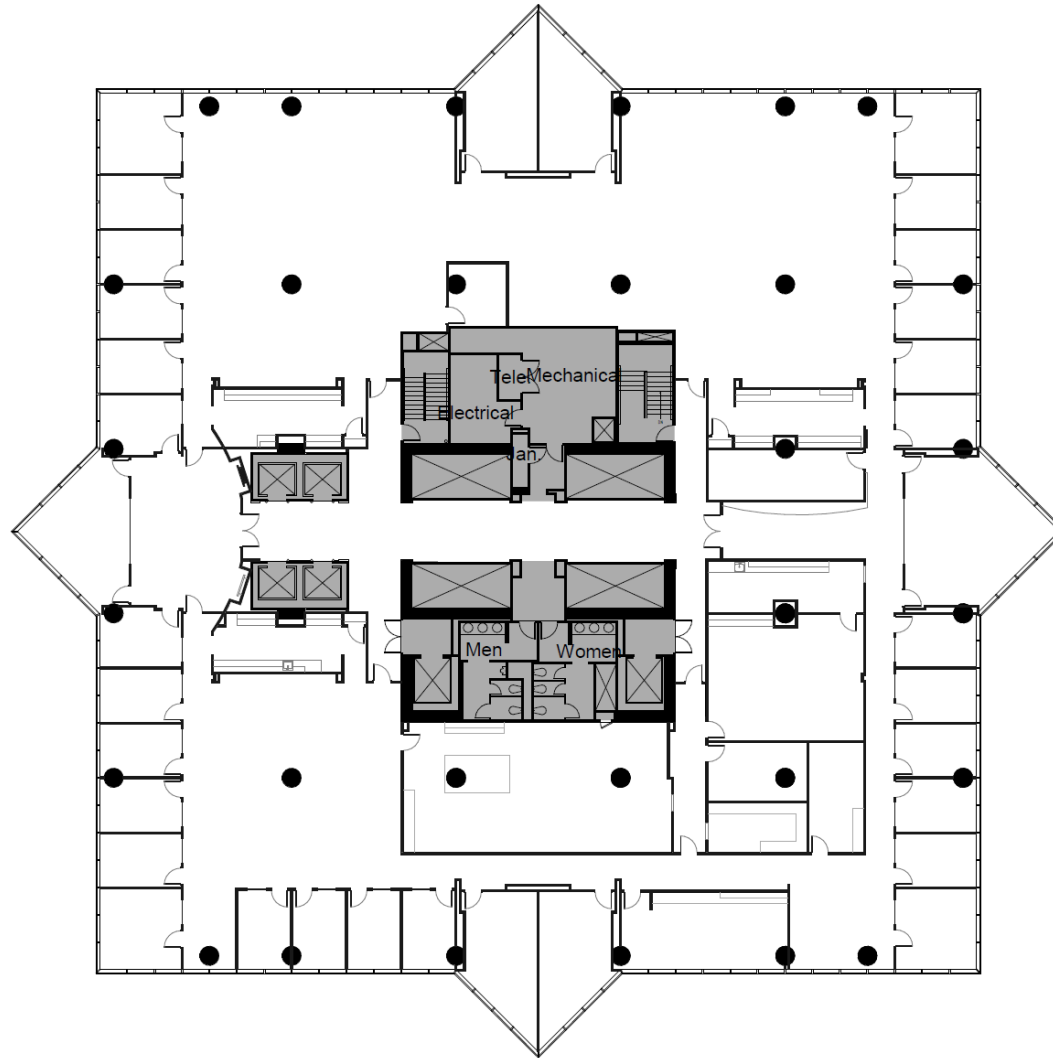

Suite 600 – 26,170 RSF

5 Concourse Pky
Atlanta, GA 30328

The Queen
BLT LiveWorkPlay

Suite 1200 – 7,373 RSF

Brad Kirschner
t 404-509-5030
brad.kirschner@nrmk.com

Stewart Thrash
t 404-926-1074
stewart.thrash@nrmk.com