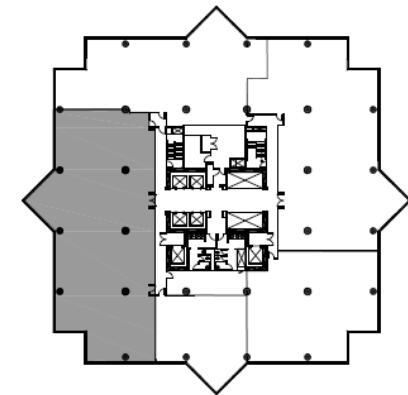

Suite 600 – 26,170 RSF

5 Concourse Pky
Atlanta, GA 30328

The Queen
BLT LiveWorkPlay

Suite 1200 – 7,373 RSF

Brad Kirschner
t 404-509-5030
brad.kirschner@nrmk.com

Stewart Thrash
t 404-926-1074
stewart.thrash@nrmk.com