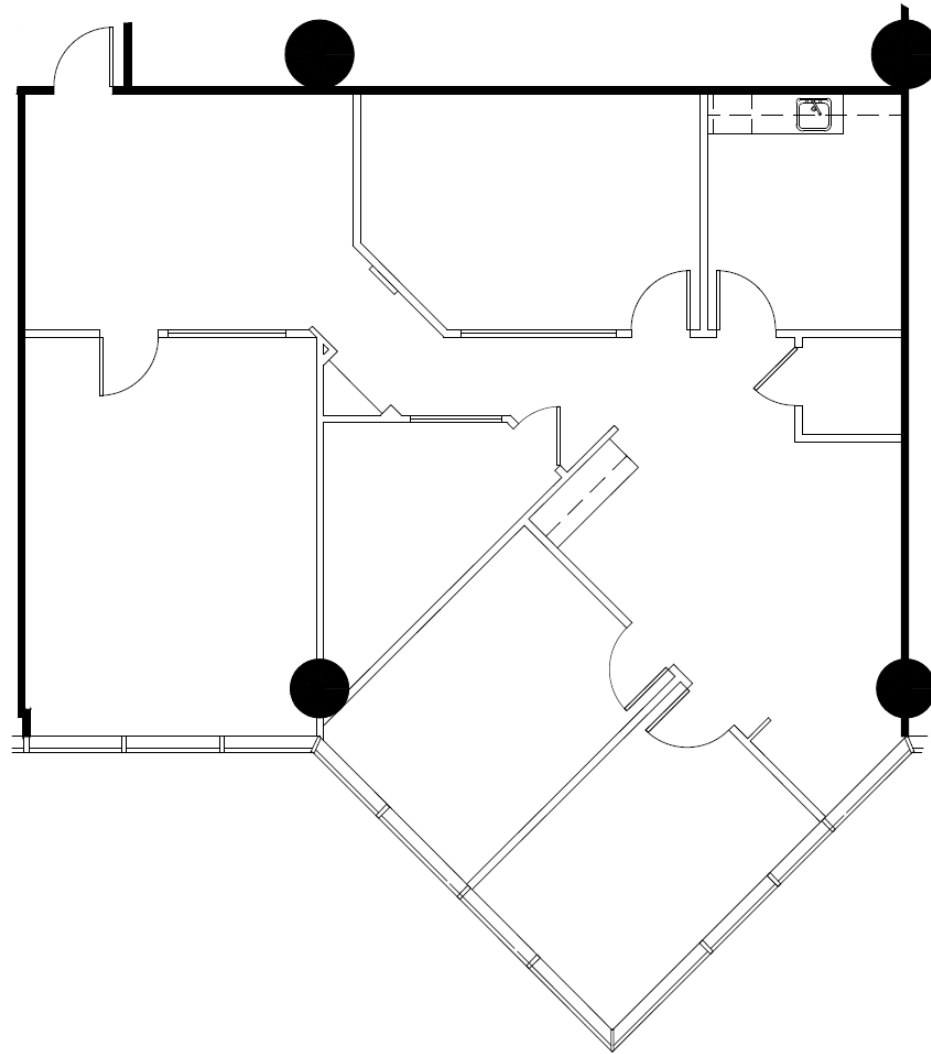

5 Concourse Pky
Atlanta, GA 30328

The Queen
BLTLiveWorkPlay

Suite 1215 – 2,069 RSF

Brad Kirschner
t 404-509-5030
brad.kirschner@nrmk.com

Stewart Thrash
t 404-926-1074
stewart.thrash@nrmk.com

Craig Kalinowski
t 404-806-2513
craig.kalinowski@nrmk.com

NEWMARK