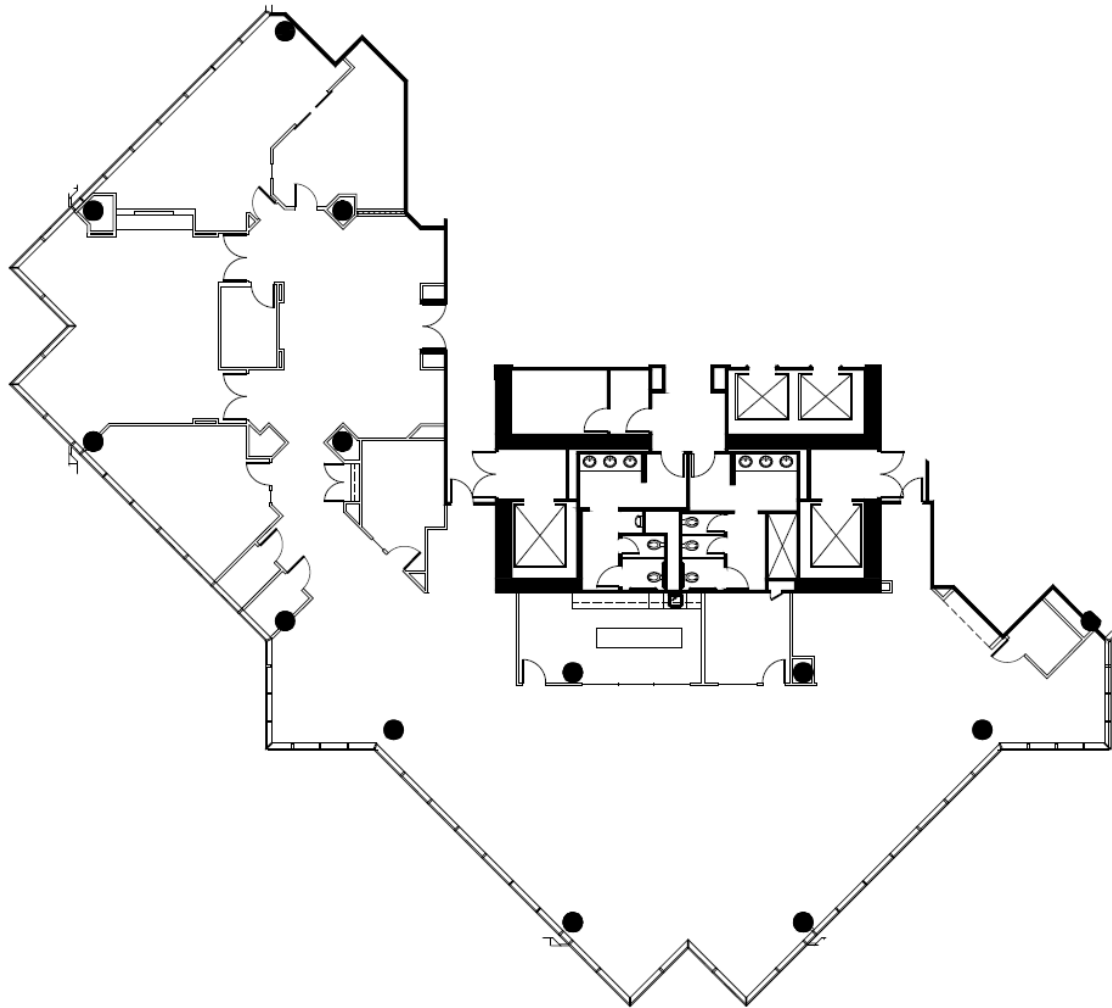

Craig Kalinowski
t 404-806-2513
craig.kalinowski@nrmk.com

NEWMARK

Suite 2550 – 1,914 RSF

Suite 2575 – 2,975 RSF

5 Concourse Pky
Atlanta, GA 30328

The Queen

BLT LiveWorkPlay

Suite 2900 – 8,207