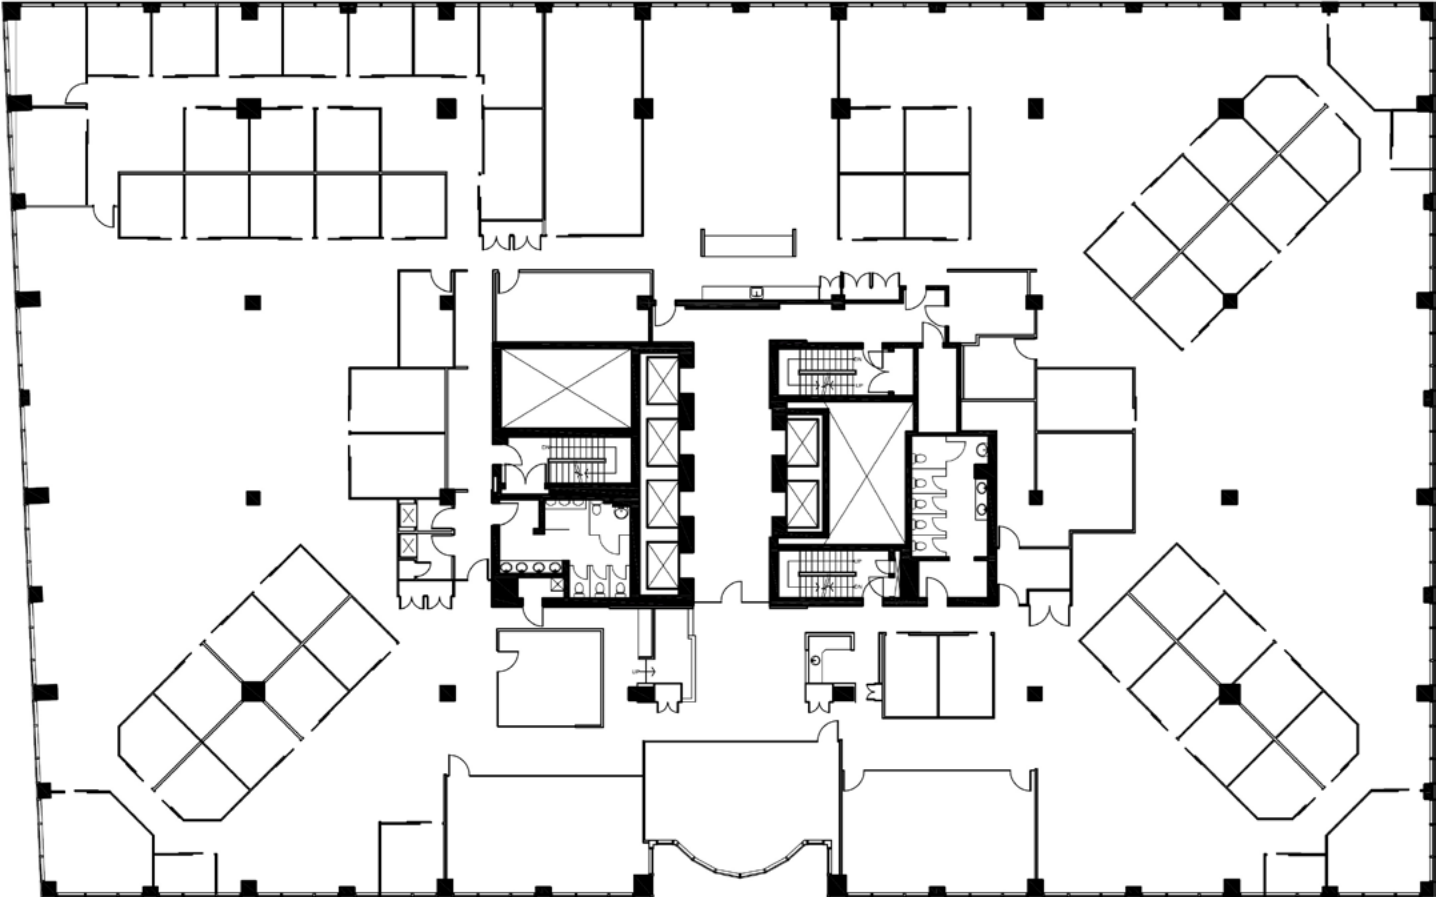

FLOOR PLANS

444 7th Avenue

dream  + **CBRE**

Suite 250 – 4,291 SF

Suite 600 – 27,765 SF

Suite 710 – 8,296 SF

Suite 850 – 3,956 SF

Suite 1010 – 17,073 SF