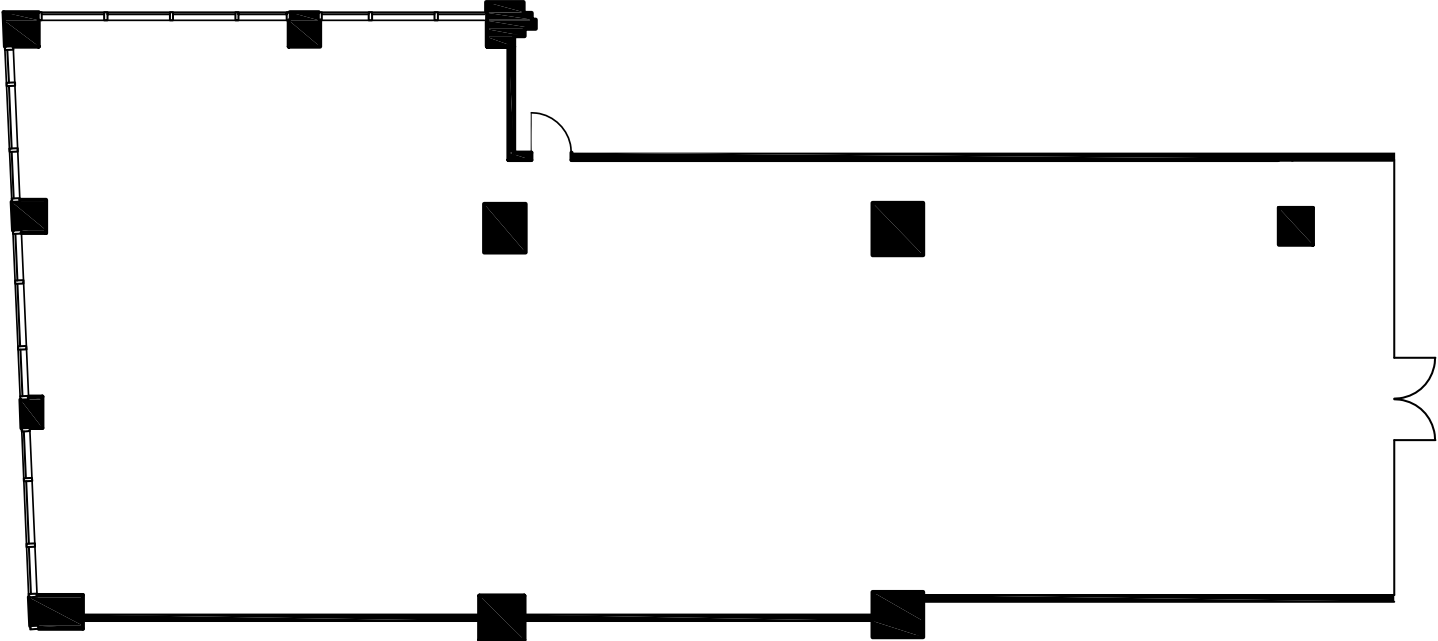

FLOOR PLANS

444 7th Avenue

dream  + **CBRE**

Suite 250 – 4,291 SF

Suite 600 – 27,765 SF

Suite 710 – 8,296 SF

Suite 850 – 3,956 SF

Suite 1010 – 17,073 SF