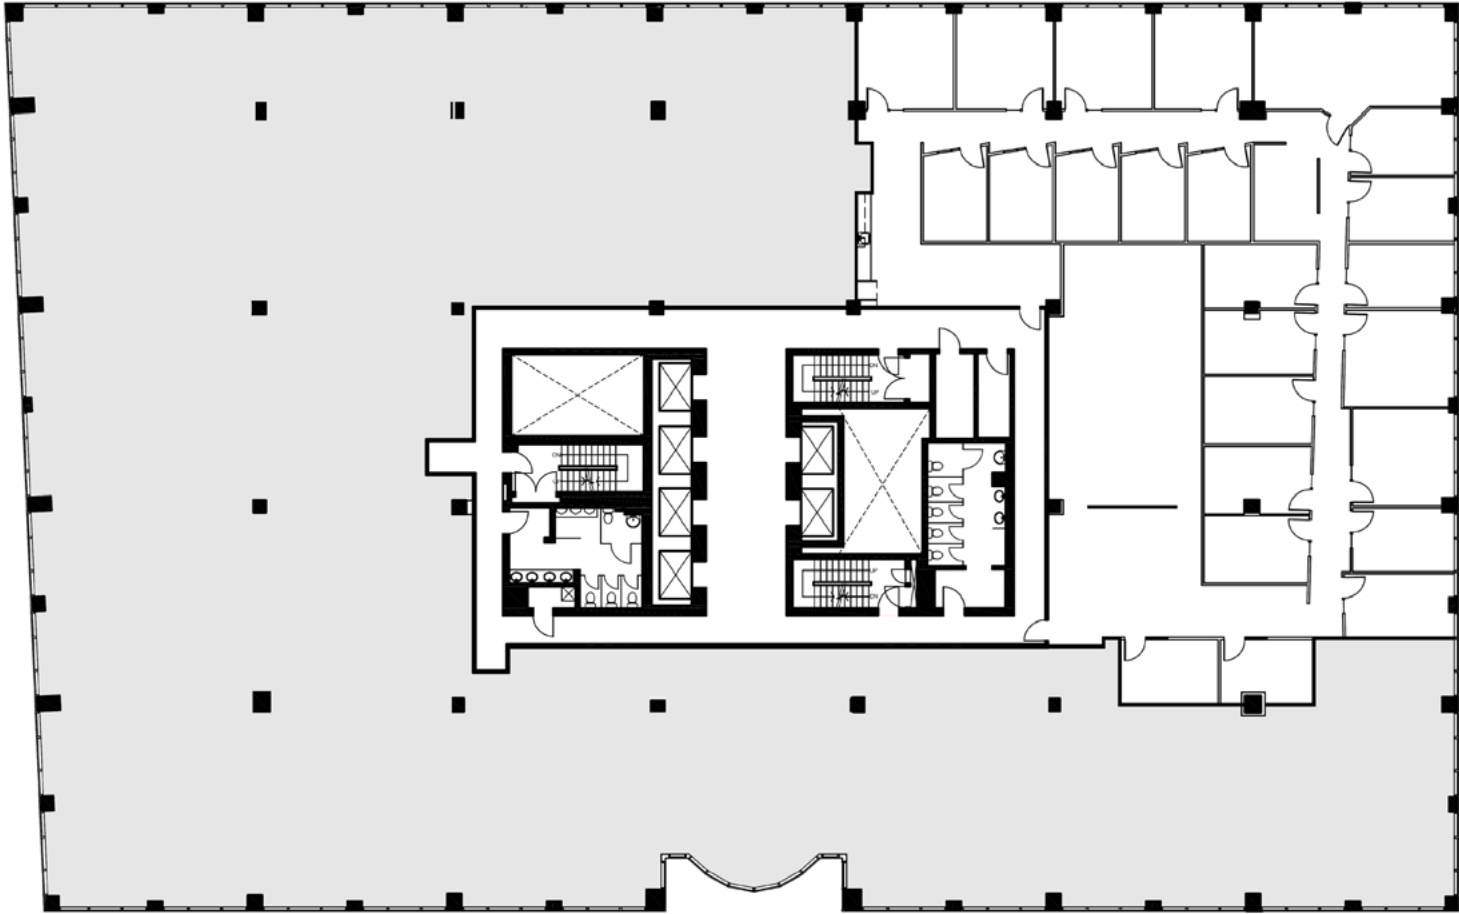

FLOOR PLANS

444 7th Avenue

dream  + **CBRE**

Suite 250 – 4,291 SF

Suite 600 – 27,765 SF

Suite 710 – 8,296 SF

Suite 850 – 3,956 SF

Suite 1010 – 17,073 SF