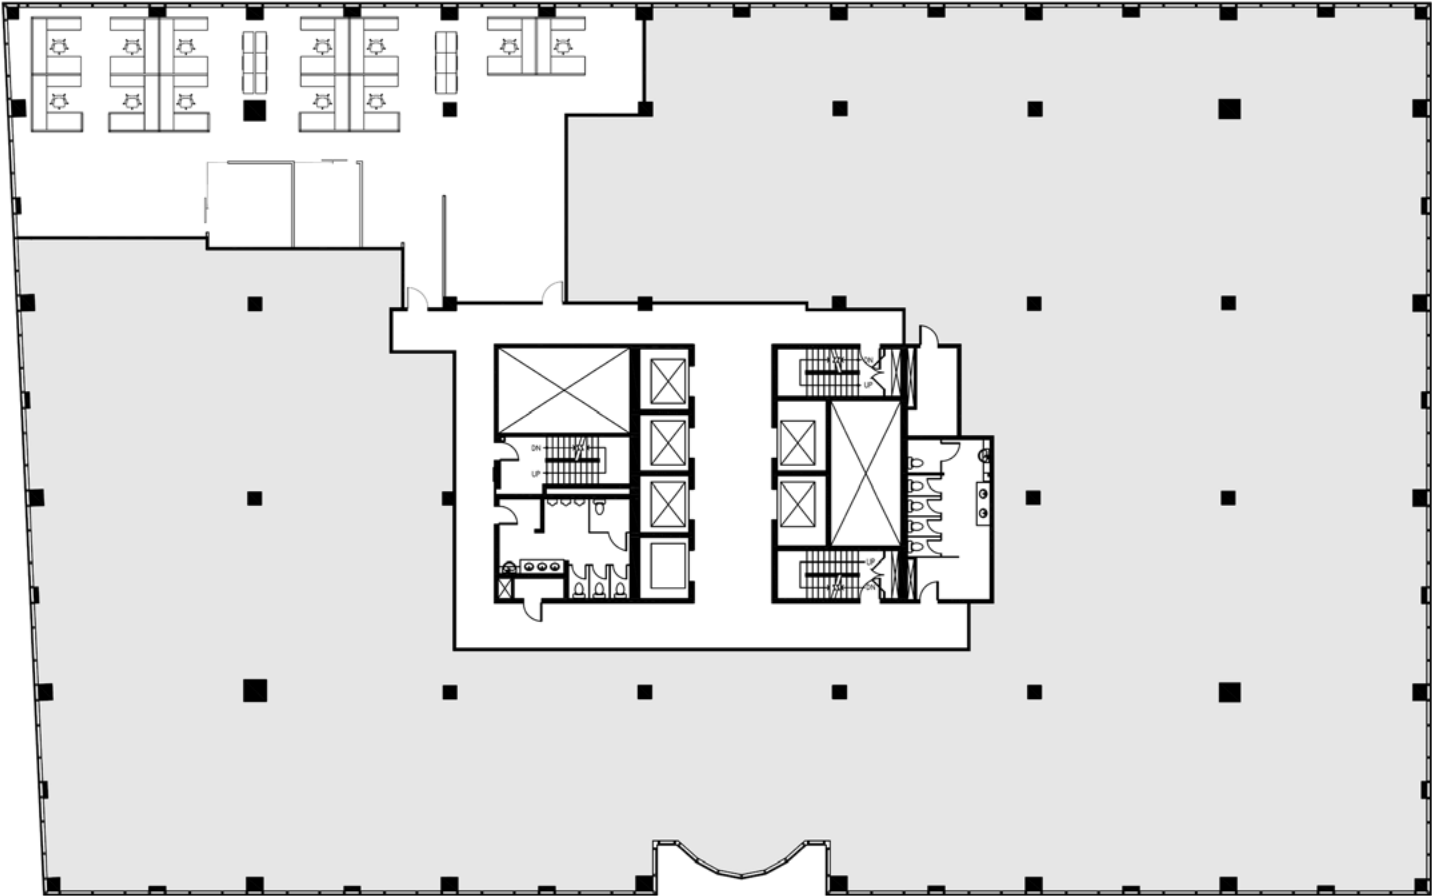

FLOOR PLANS

444 7th Avenue

dream  + **CBRE**

Suite 250 – 4,291 SF

Suite 600 – 27,765 SF

Suite 710 – 8,296 SF

Suite 850 – 3,956 SF

Suite 1010 – 17,073 SF