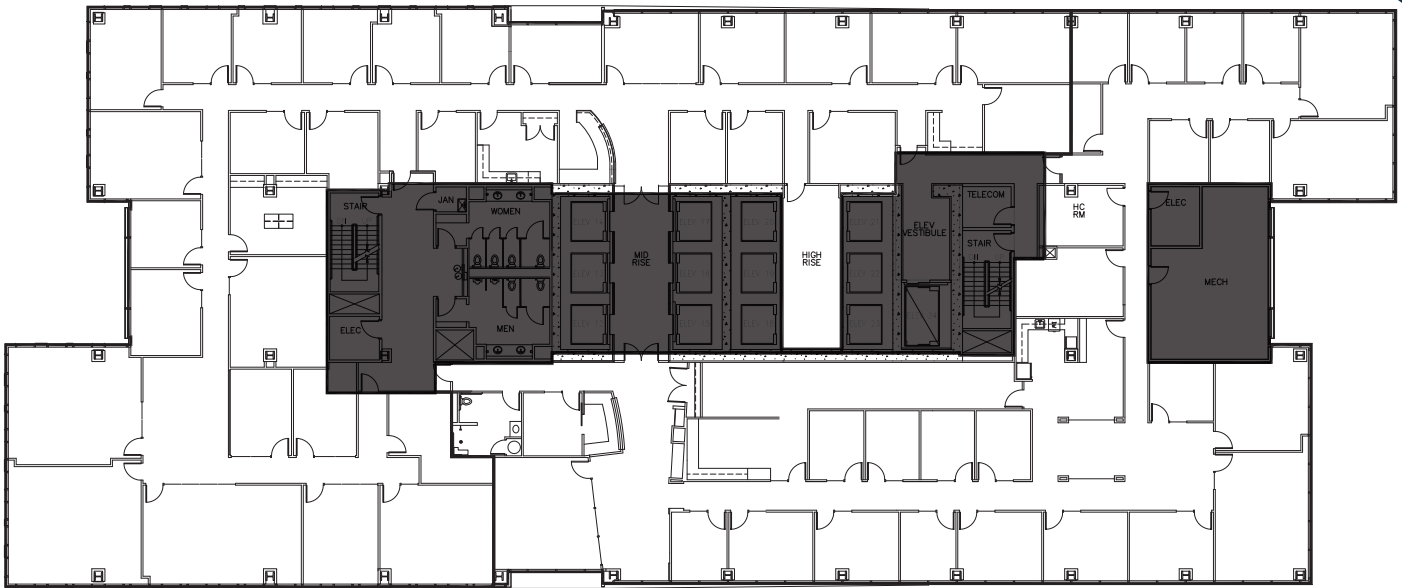

MOUNTAIN VIEWS

 WATER VIEWS

GREG INGLIN +1 206 292 6128 | greg.inglin@cbre.com
LAURA FORD +1 206 292 6120 | laura.ford@cbre.com

CBRE

CommonWealth
partners

www.russellinvestmentscenter.com

© 2022 CBRE, Inc. All rights reserved. This information has been obtained from sources believed reliable, but has not been verified for accuracy or completeness. You should conduct a careful, independent investigation of the property and verify all information. Any reliance on this information is solely at your own risk. CBRE and the CBRE logo are service marks of CBRE, Inc. All other marks displayed on this document are the property of their respective owners, and the use of such logos does not imply any affiliation with or endorsement of CBRE. Photos herein are the property of their respective owners. Use of these images without the express written consent of the owner is prohibited. PMStudio_February2023