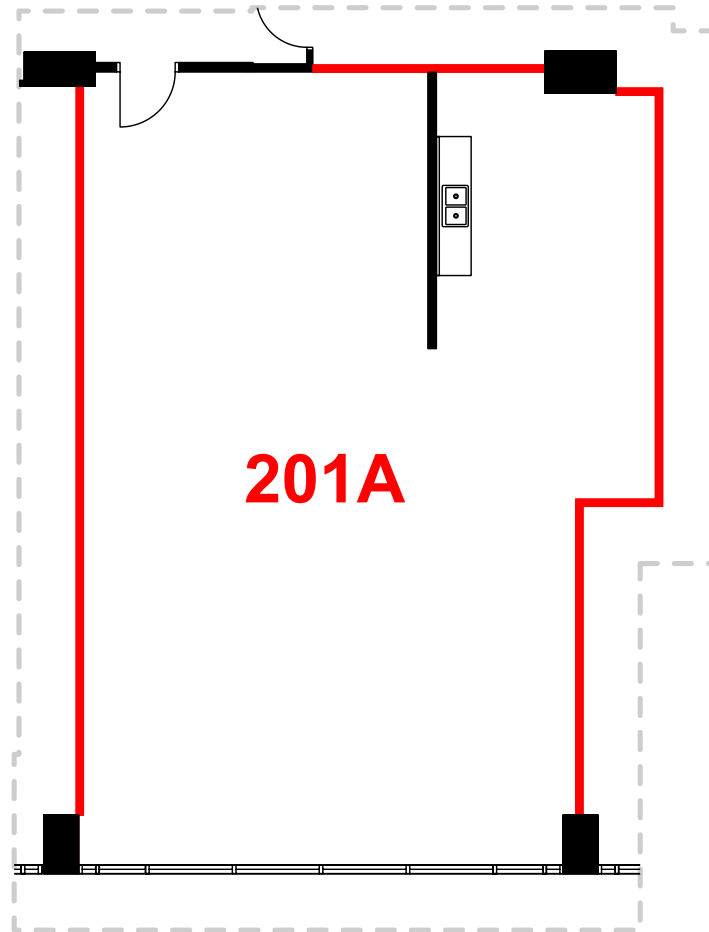

1 Concorde Gate

Suite 201A 1,684 sq. ft.

*Sales Representative

All outlines approximate | CBRE Limited, Real Estate Brokerage
2005 Sheppard Avenue E, Suite 800, Toronto, ON M2J 5B4

cbre.ca