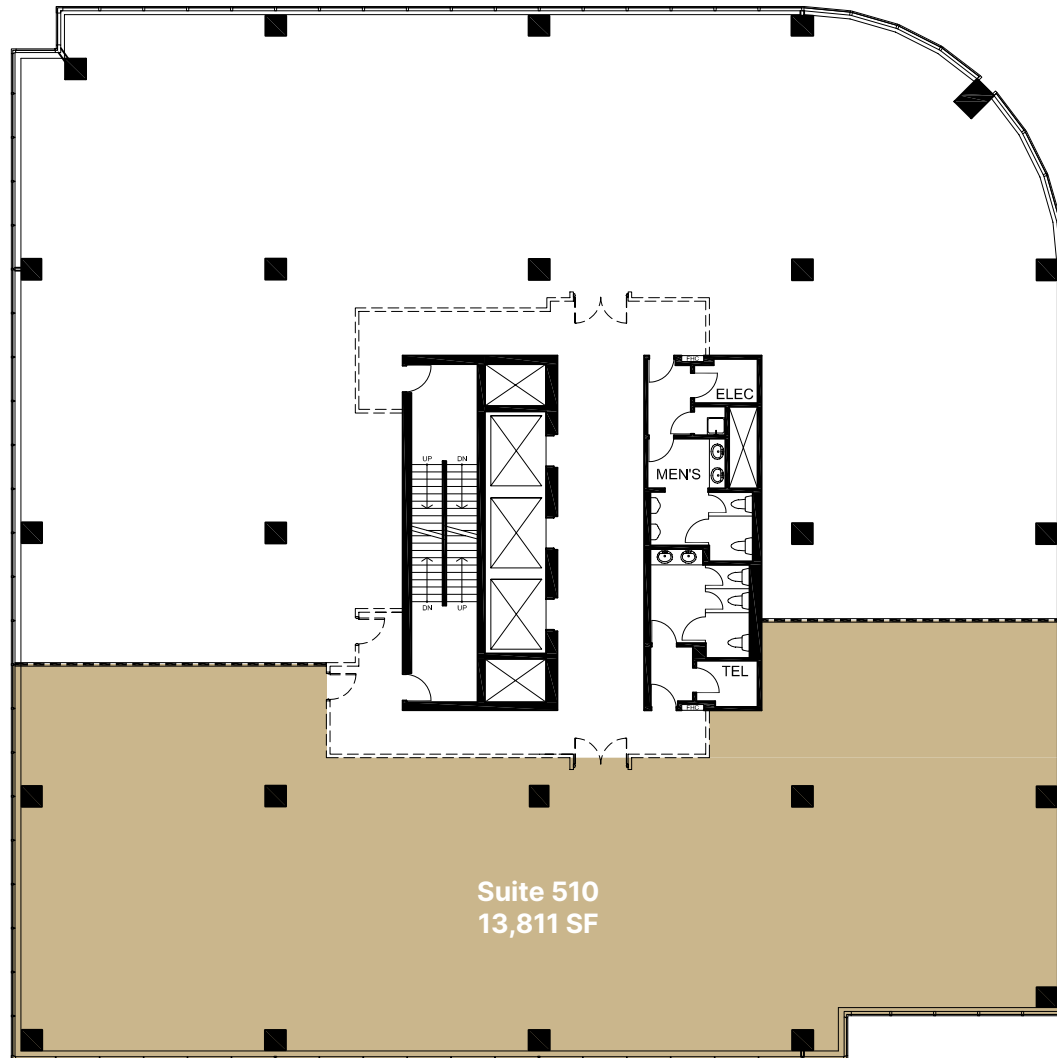

FLOOR PLANS

# Suite 510 – 13,811 SF

# Suite 600 – 14,795 SF