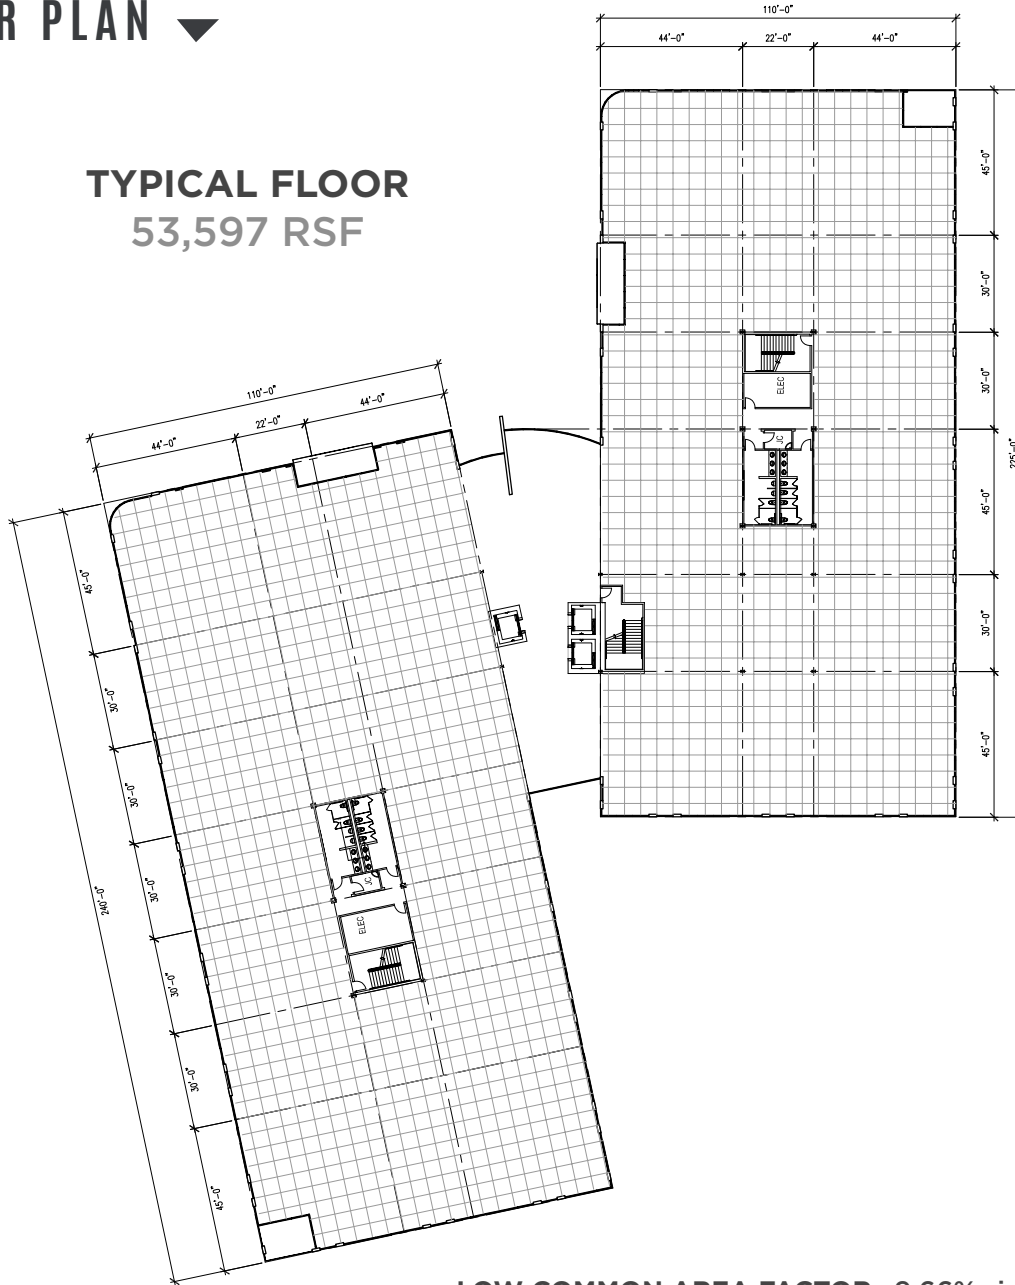

FLOOR PLAN ▼

TYPICAL FLOOR
53,597 RSF

LOW COMMON AREA FACTOR 9.66% single-tenant floor
 10.99% multi-tenant floor

For further information, please contact our exclusive agents:

Jason Addlesperger 303.260.4342 jaddlesperger@ngkf.com
 David Lee 303.260.4349 dlee@ngkf.com