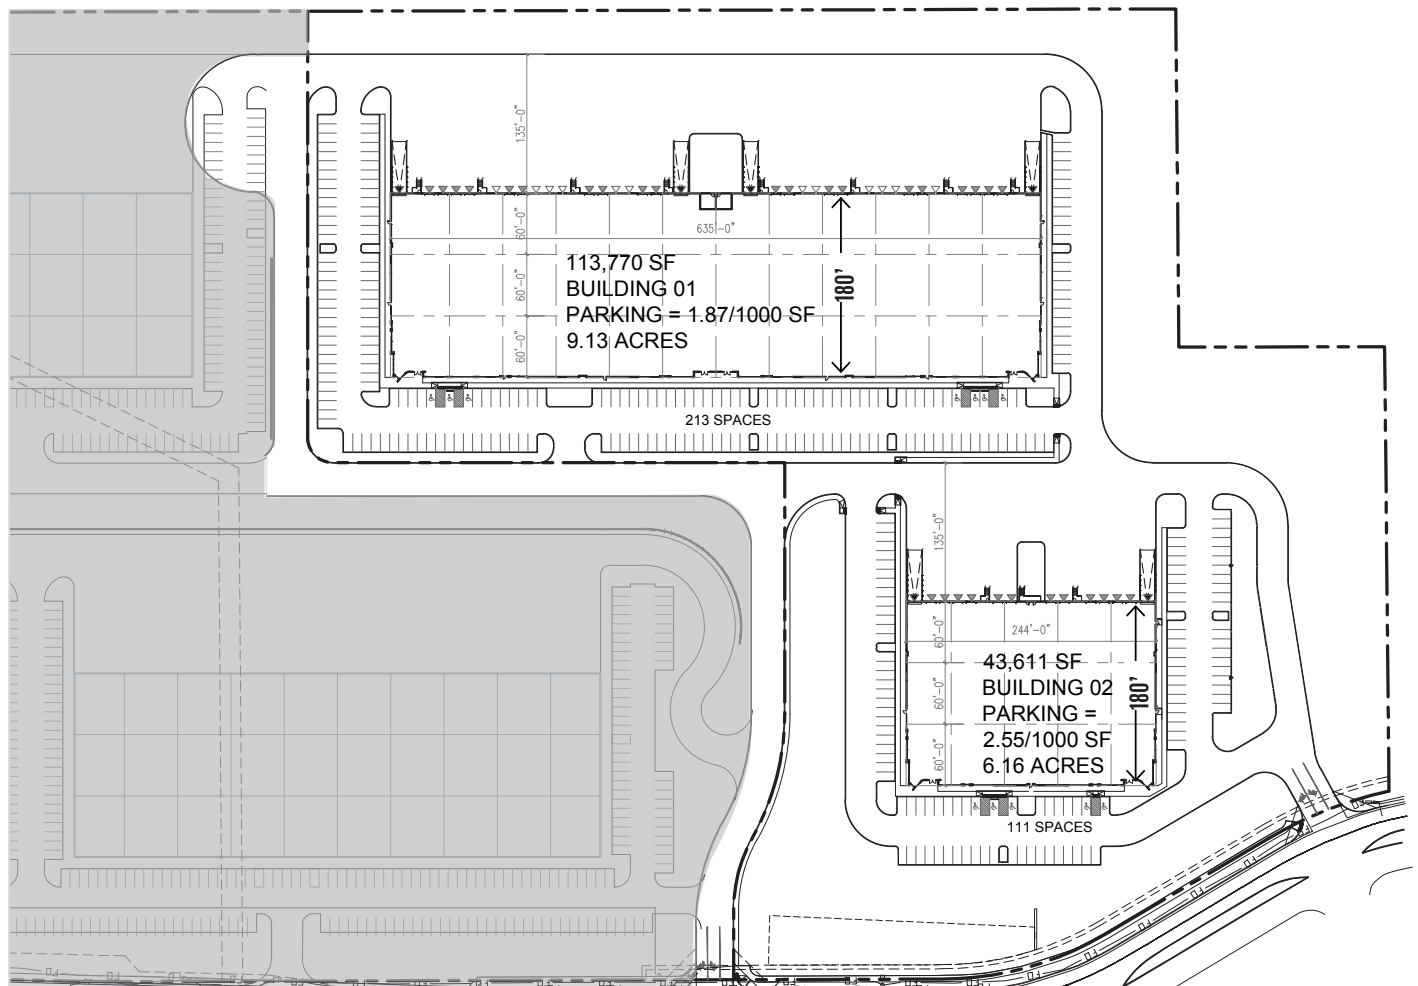

SITE PLAN ▼

For further information, please contact our exclusive agents:

Jason Addlesperger 303.260.4342 jaddlesperger@ngkf.com
 David Lee 303.260.4349 dlee@ngkf.com