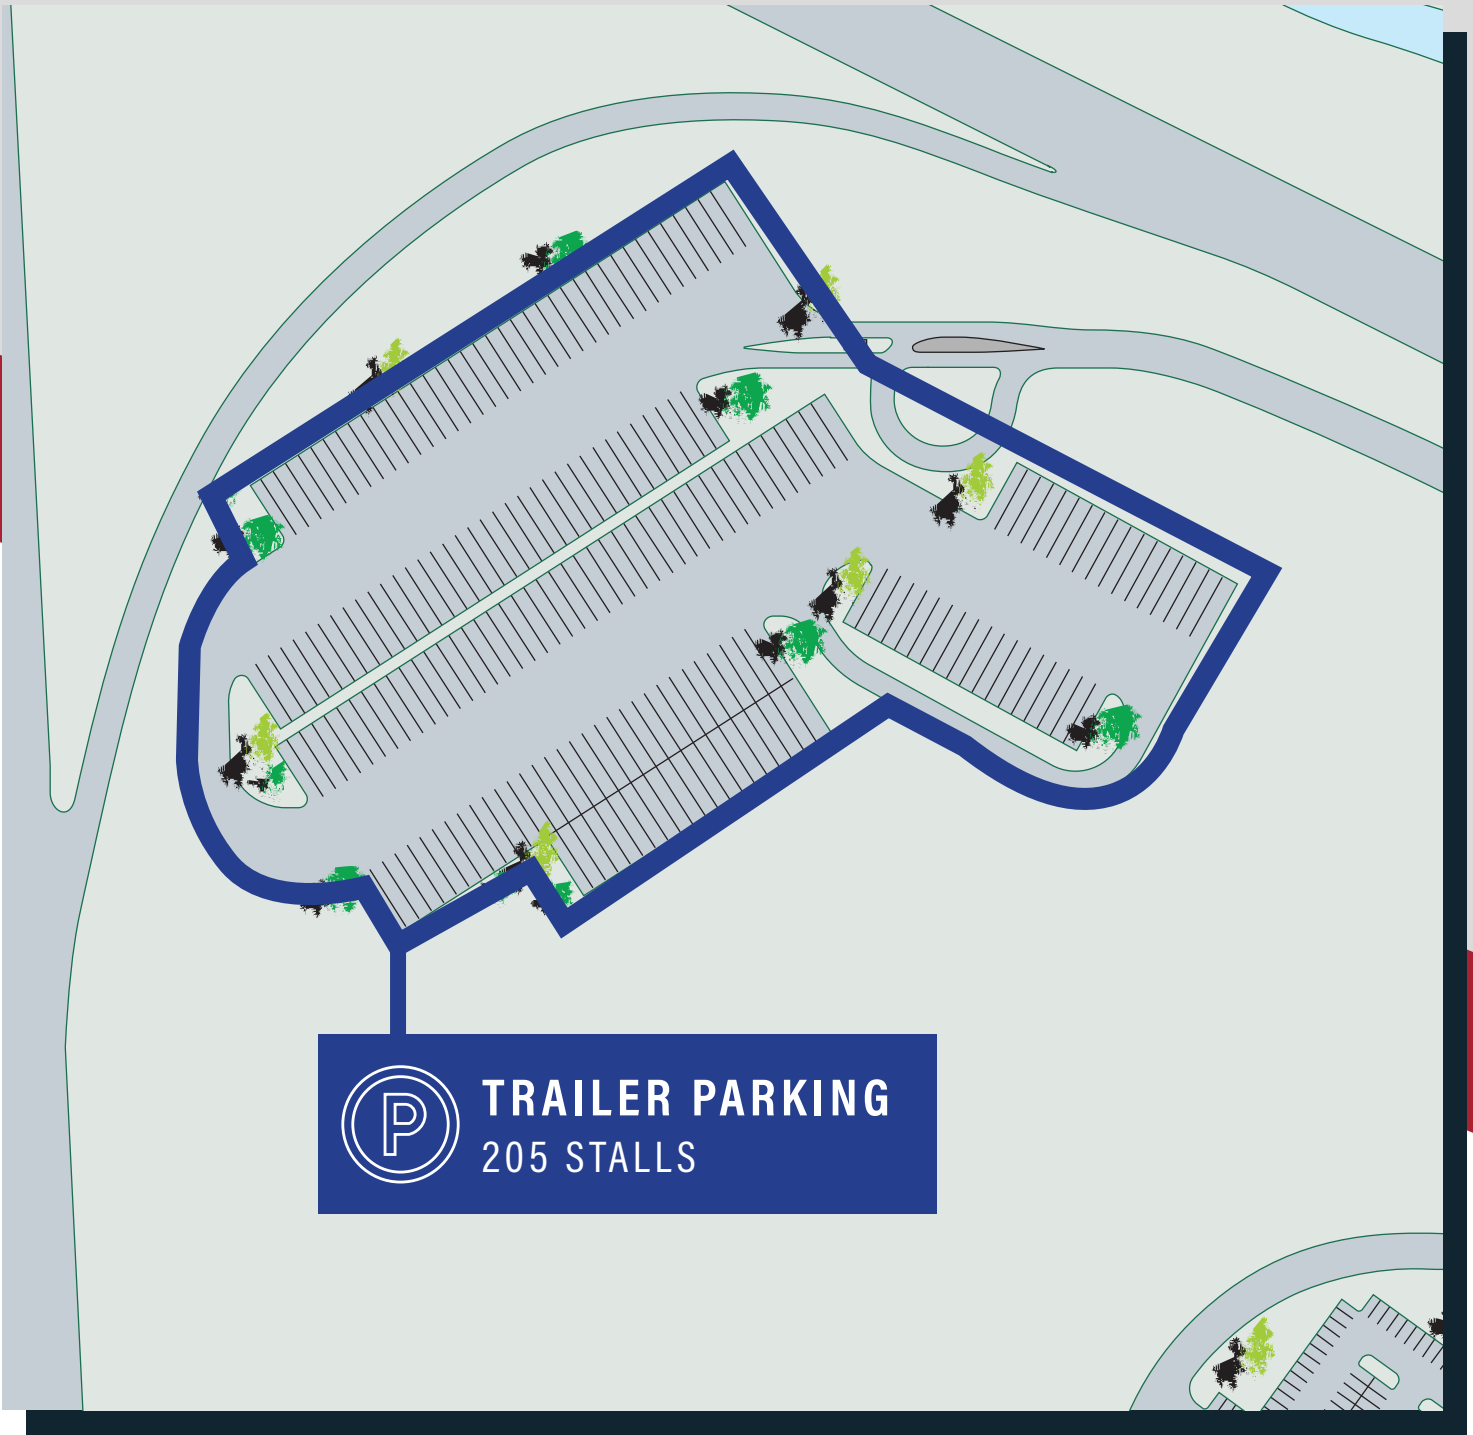

# OUTDOOR STORAGE OPPORTUNITY

**205 TRAILER STALLS**

**677 AUTO PARKING SPACES**

**5.7 ACRES**