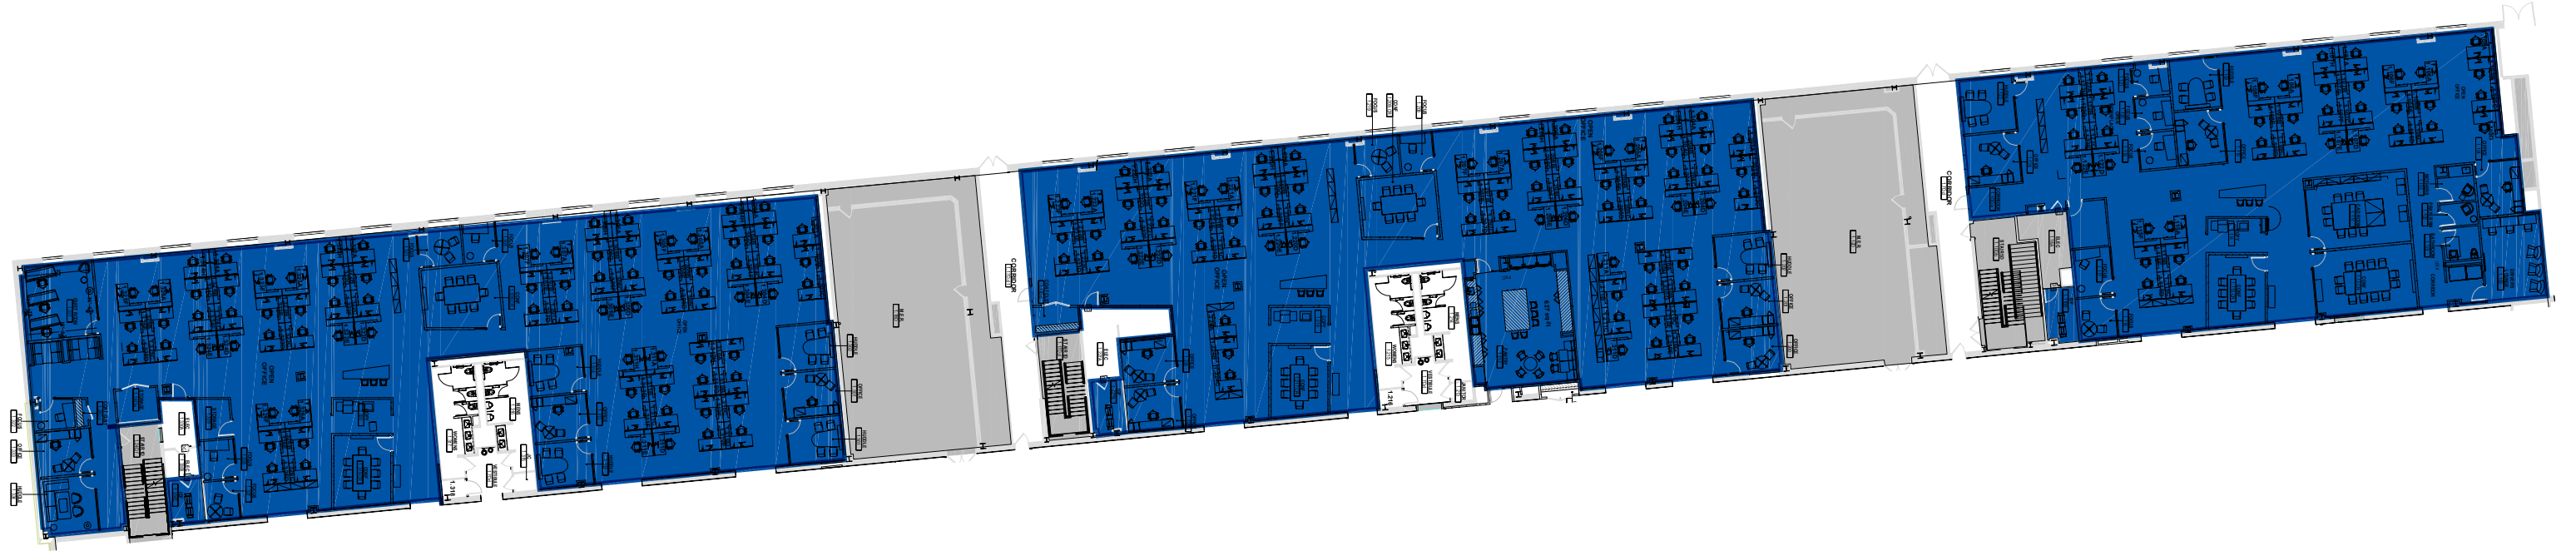

FIRST FLOOR: NEIGHBORHOOD D

33,520 / 201 SEATS

JON WILLIAMS
Senior Vice President
+1 973 437 2028
jon.williams@cbre.com

CONOR DOLAN
First Vice President
+1 201 712 5673
conor.dolan@cbre.com

JAMES PETROVCIK
Associate
+1 973 437 2029
james.petrovcik@cbre.com