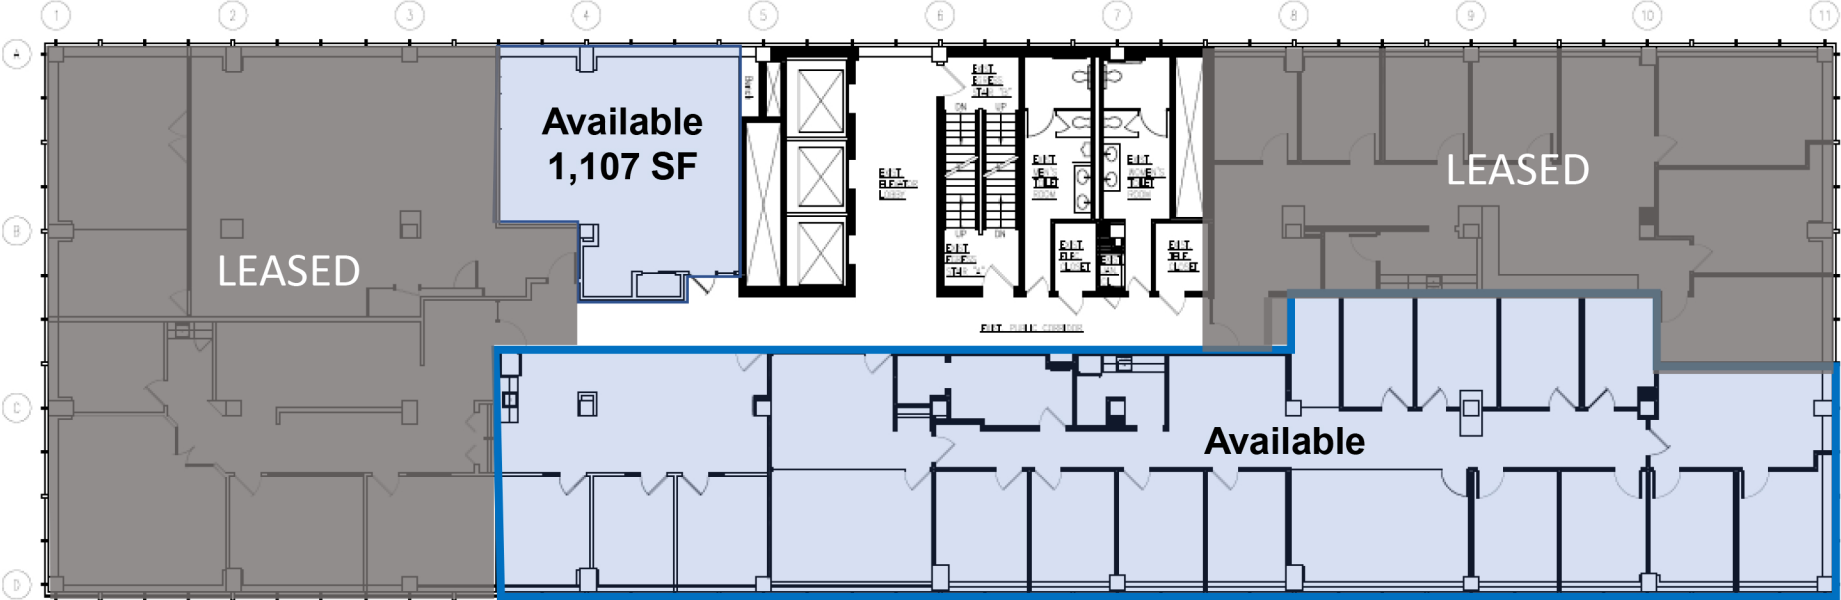

PIONEER PARK

6,527 SF

MORRISTOWN GREEN